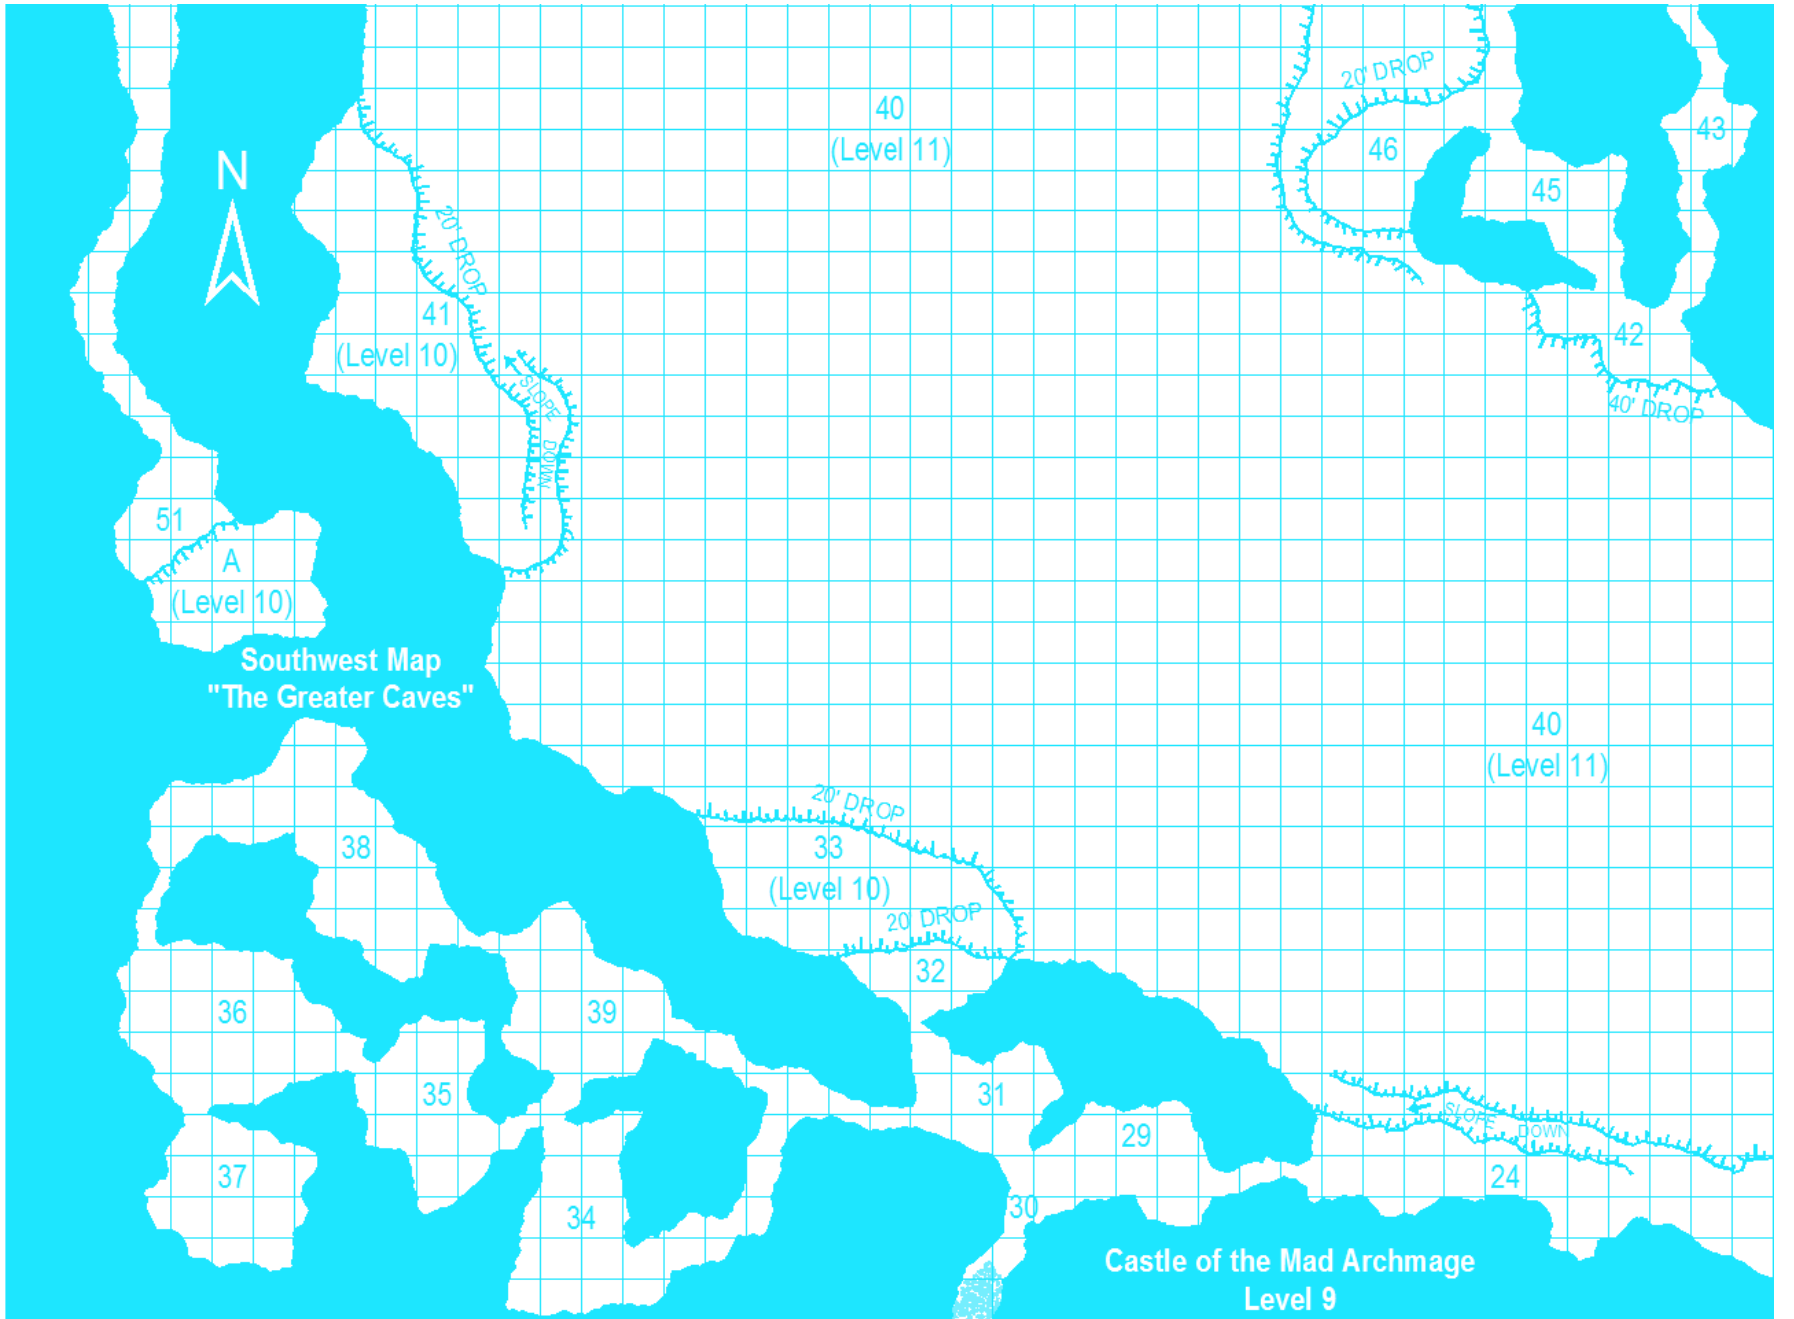

Castle of the Mad Archmage
Level 6
"The Labyrinth"
Southeast Map

Castle of the Mad Archmage
Level 6
"The Labyrinth"
Southwest Map

Castle of the Mad Archmage
Level 6
"The Labyrinth"
Northwest Map

152

Level 7
 "The Crypts"
 Southwest Map
 Castle of the Mad Archmage

"The Crypts" Northwest Map

Castle of the Mad Archmage Level 7

Castle of the Mad Archmage
Level 8
"The Lesser Caves"
Northwest Map

Castle of the Mad Archmage
Level 9
"The Greater Caves"
Southeast Map

Castle of the Mad Archmage
Level 9
"The Greater Caves"
Northwest Map

Castle of the Mad Archmage
Level 10
"The Lesser Caverns"
Southeast Map

Castle of the Mad Archmage
Level 11
"The Greater Caverns"
East-Center Map

Castle of the Mad Archmage
Level 11
"The Greater Caverns"
Northwest Map

Castle of the Mad Archmage
Level 12
"The Catacombs"
Southeast Map

Castle of the Mad Archmage
Level 12
"The Catacombs"
Southwest Map

Castle of the Mad Archmage
Level 12
"The Catacombs"
Northwest Map

Castle of the Mad Archmage
Level 13
"The Maze"