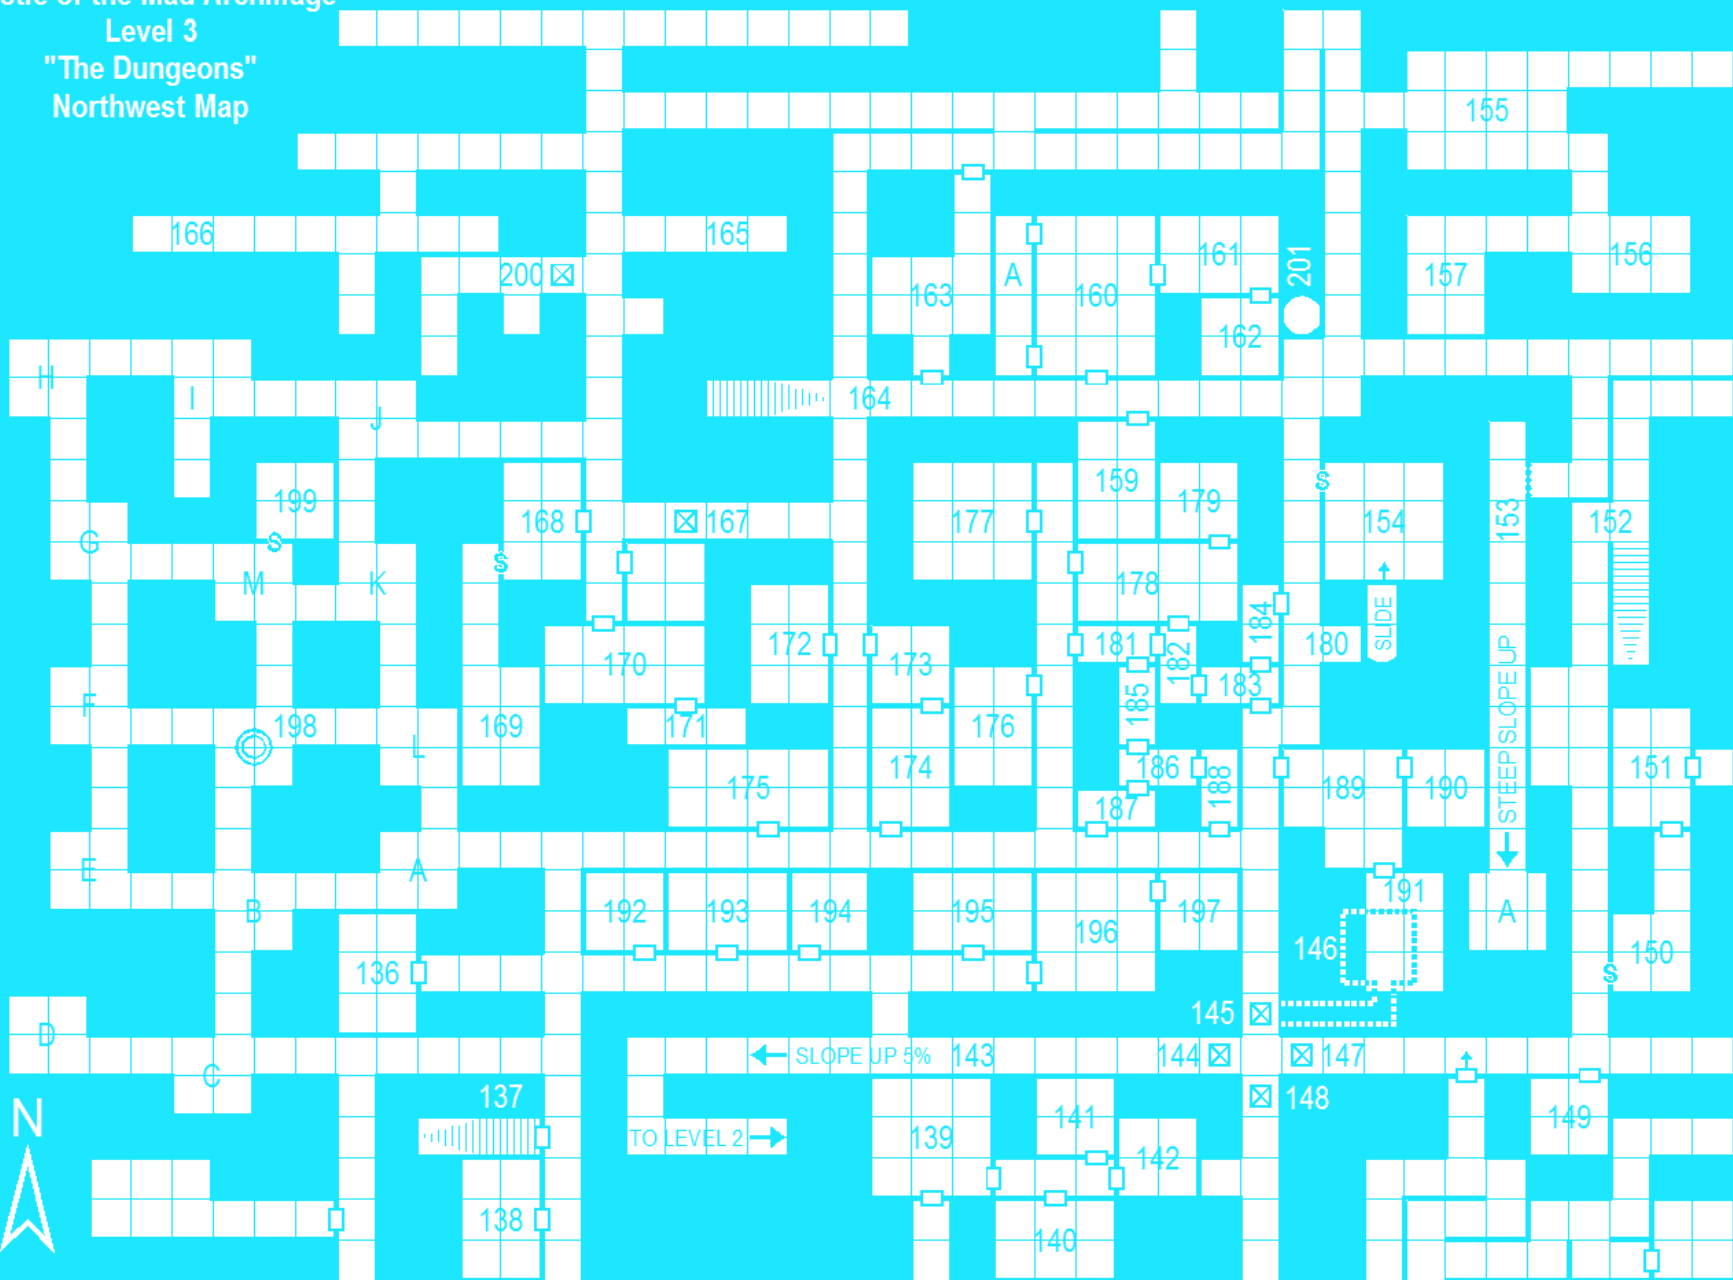

Castle of the Mad Archmage Level 3 "The Dungeons" Southeast Map

Castle of the Mad Archmage
Level 3
"The Dungeons"
Southwest Map

Castle of the Mad Archmage
 Level 3
 "The Dungeons"
 Northwest Map

Castle of the Mad Archmage
Level 4
"The Lower Dungeons"
Northeast Map

Castle of the Mad Archmage
Level 4
"The Lower Dungeons"
Southeast Map

Castle of the Mad Archmage
Level 4
"The Lower Dungeons"
Northwest Map

145

Castle of the Mad Archmage
 Level 5
 "The Deeps"
 North Map

Castle of the Mad Archmage
Level 6
"The Labyrinth"
Southeast Map

Castle of the Mad Archmage
Level 6
"The Labyrinth"
Southwest Map

Castle of the Mad Archmage
Level 6
"The Labyrinth"
Northwest Map

152

Level 7
 "The Crypts"
 Southwest Map
 Castle of the Mad Archmage

Castle of the Mad Archmage
Level 10
"The Lesser Caverns"
Southeast Map

Castle of the Mad Archmage
Level 11
"The Greater Caverns"
East-Center Map

Castle of the Mad Archmage
Level 11
"The Greater Caverns"
Northwest Map