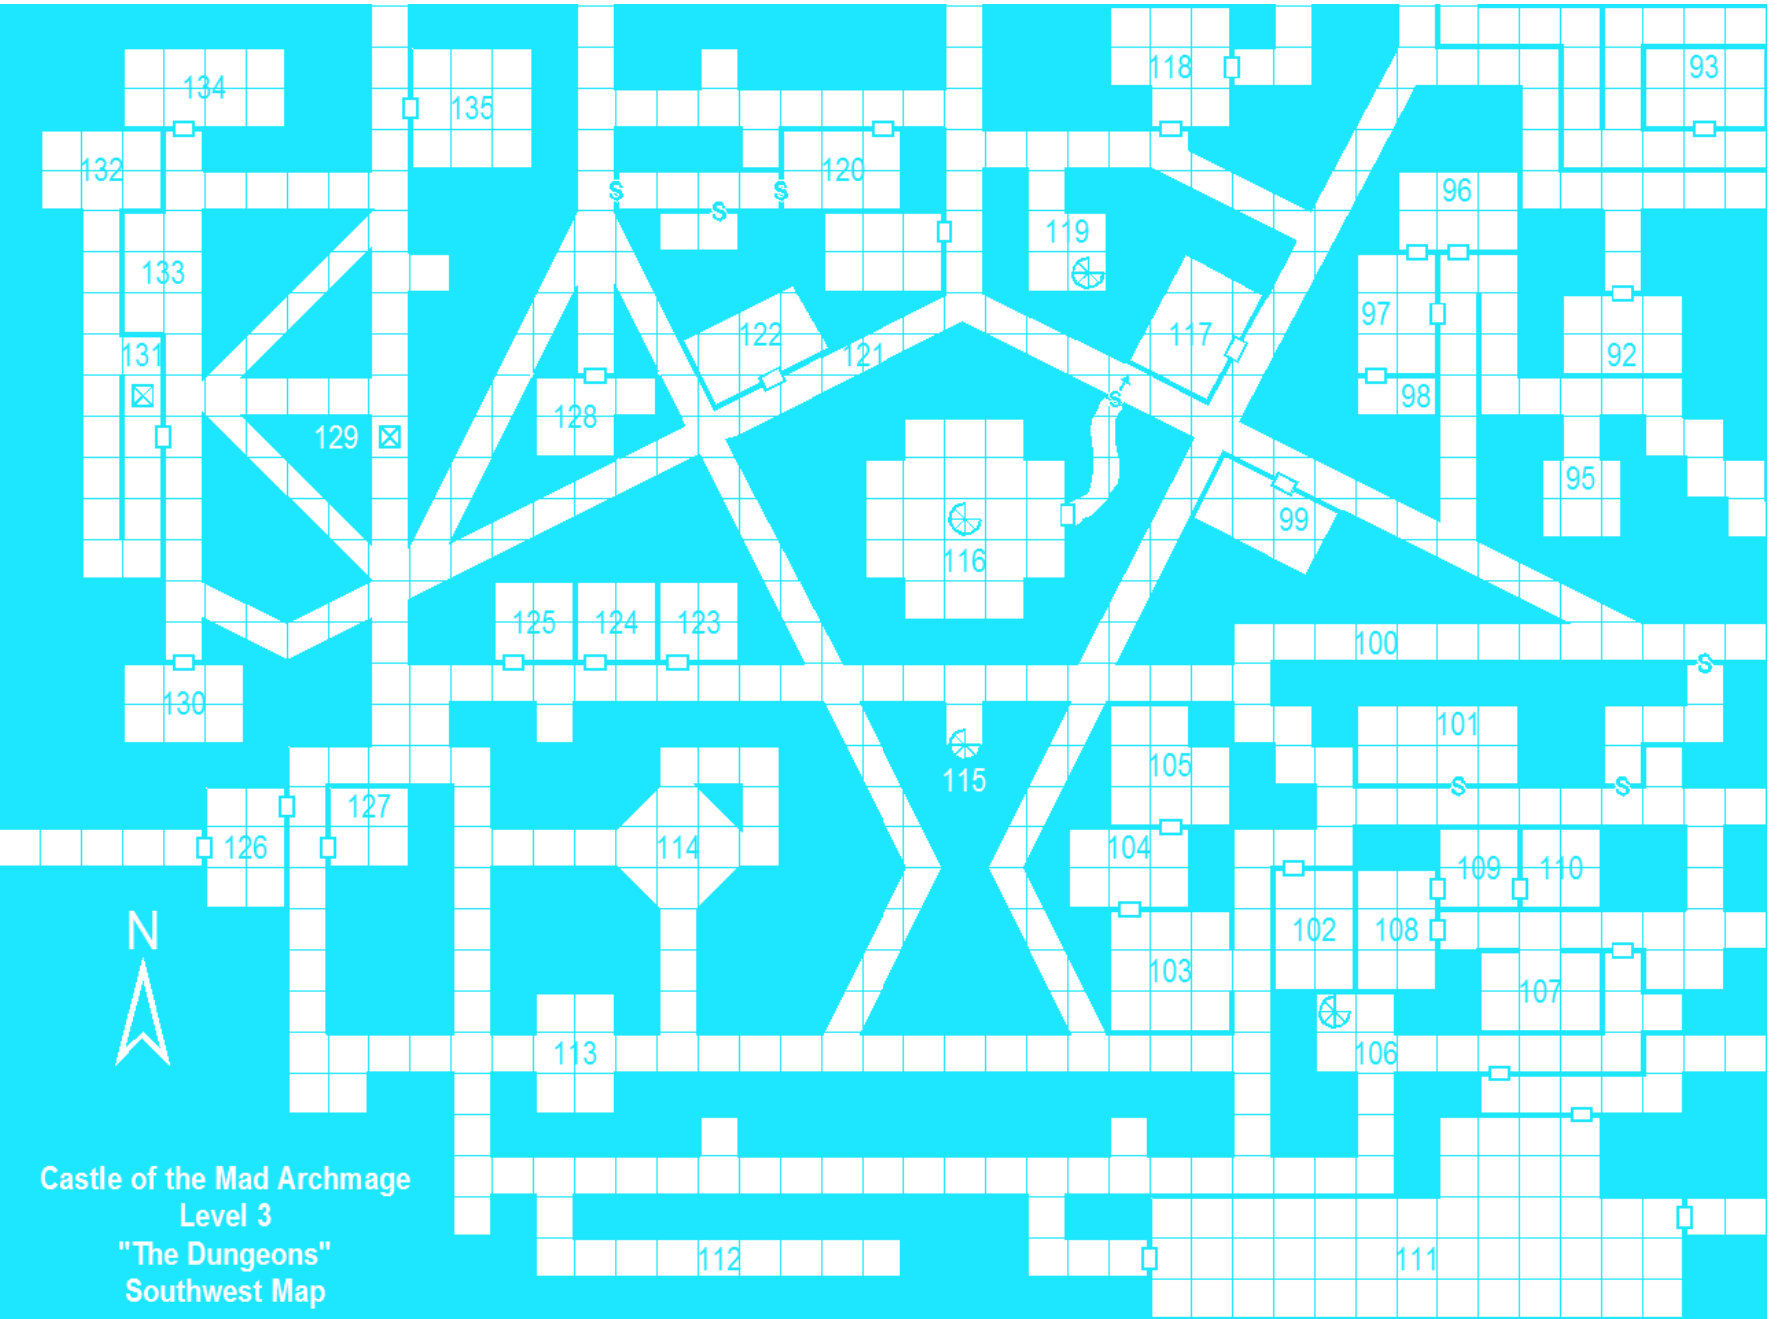

Castle of the Mad Archmage Level 3 "The Dungeons" Southeast Map

Castle of the Mad Archmage
Level 3
"The Dungeons"
Southwest Map

Castle of the Mad Archmage
 Level 3
 "The Dungeons"
 Northwest Map

Castle of the Mad Archmage
Level 4
"The Lower Dungeons"
Northeast Map

Castle of the Mad Archmage
Level 4
"The Lower Dungeons"
Southeast Map

Castle of the Mad Archmage
Level 4
"The Lower Dungeons"
Northwest Map

145

Castle of the Mad Archmage
 Level 5
 "The Deeps"
 North Map

Castle of the Mad Archmage
Level 6
"The Labyrinth"
Southeast Map

Castle of the Mad Archmage
Level 6
"The Labyrinth"
Southwest Map

Castle of the Mad Archmage
Level 6
"The Labyrinth"
Northwest Map

152

Level 7
 "The Crypts"
 Southwest Map
 Castle of the Mad Archmage

Castle of the Mad Archmage
Level 10
"The Lesser Caverns"
Southeast Map

Castle of the Mad Archmage
Level 11
"The Greater Caverns"
East-Center Map

Castle of the Mad Archmage
Level 11
"The Greater Caverns"
Northwest Map