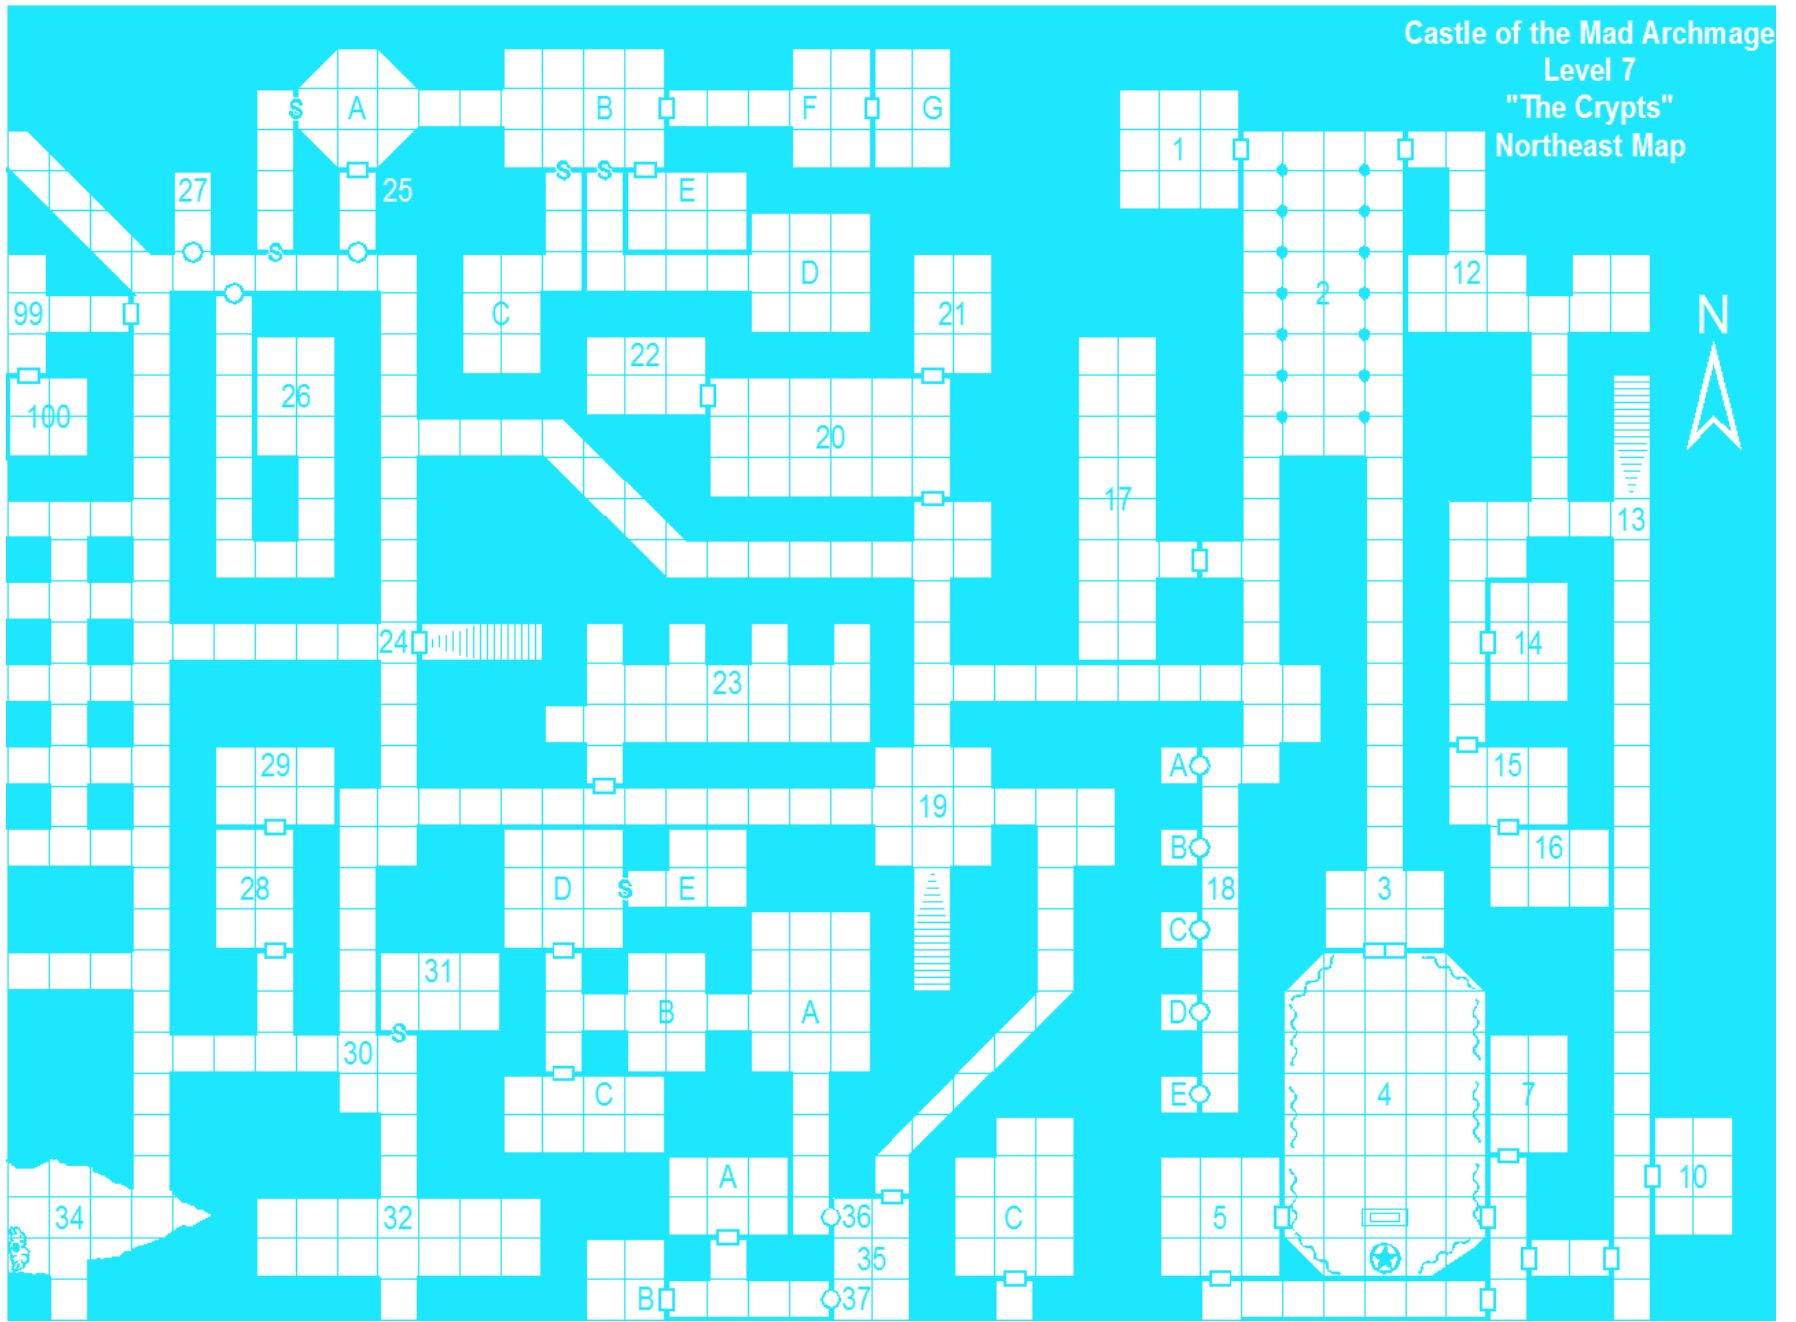

Castle of the Mad Archmage
Level 4
"The Lower Dungeons"
Southeast Map

Castle of the Mad Archmage
Level 4
"The Lower Dungeons"
Northwest Map

145

Castle of the Mad Archmage
 Level 5
 "The Deeps"
 North Map

Castle of the Mad Archmage
Level 6
"The Labyrinth"
Southeast Map

Castle of the Mad Archmage
Level 6
"The Labyrinth"
Southwest Map

Castle of the Mad Archmage
Level 6
"The Labyrinth"
Northwest Map

152

Level 7
 "The Crypts"
 Southwest Map
 Castle of the Mad Archmage

"The Crypts" Northwest Map

Castle of the Mad Archmage Level 7

Castle of the Mad Archmage
Level 8
"The Lesser Caves"
Northwest Map

Castle of the Mad Archmage
Level 9
"The Greater Caves"
Southeast Map

Castle of the Mad Archmage
Level 9
"The Greater Caves"
Northwest Map

Castle of the Mad Archmage
Level 10
"The Lesser Caverns"
Southeast Map

Castle of the Mad Archmage
Level 11
"The Greater Caverns"
East-Center Map

Castle of the Mad Archmage
Level 11
"The Greater Caverns"
Northwest Map