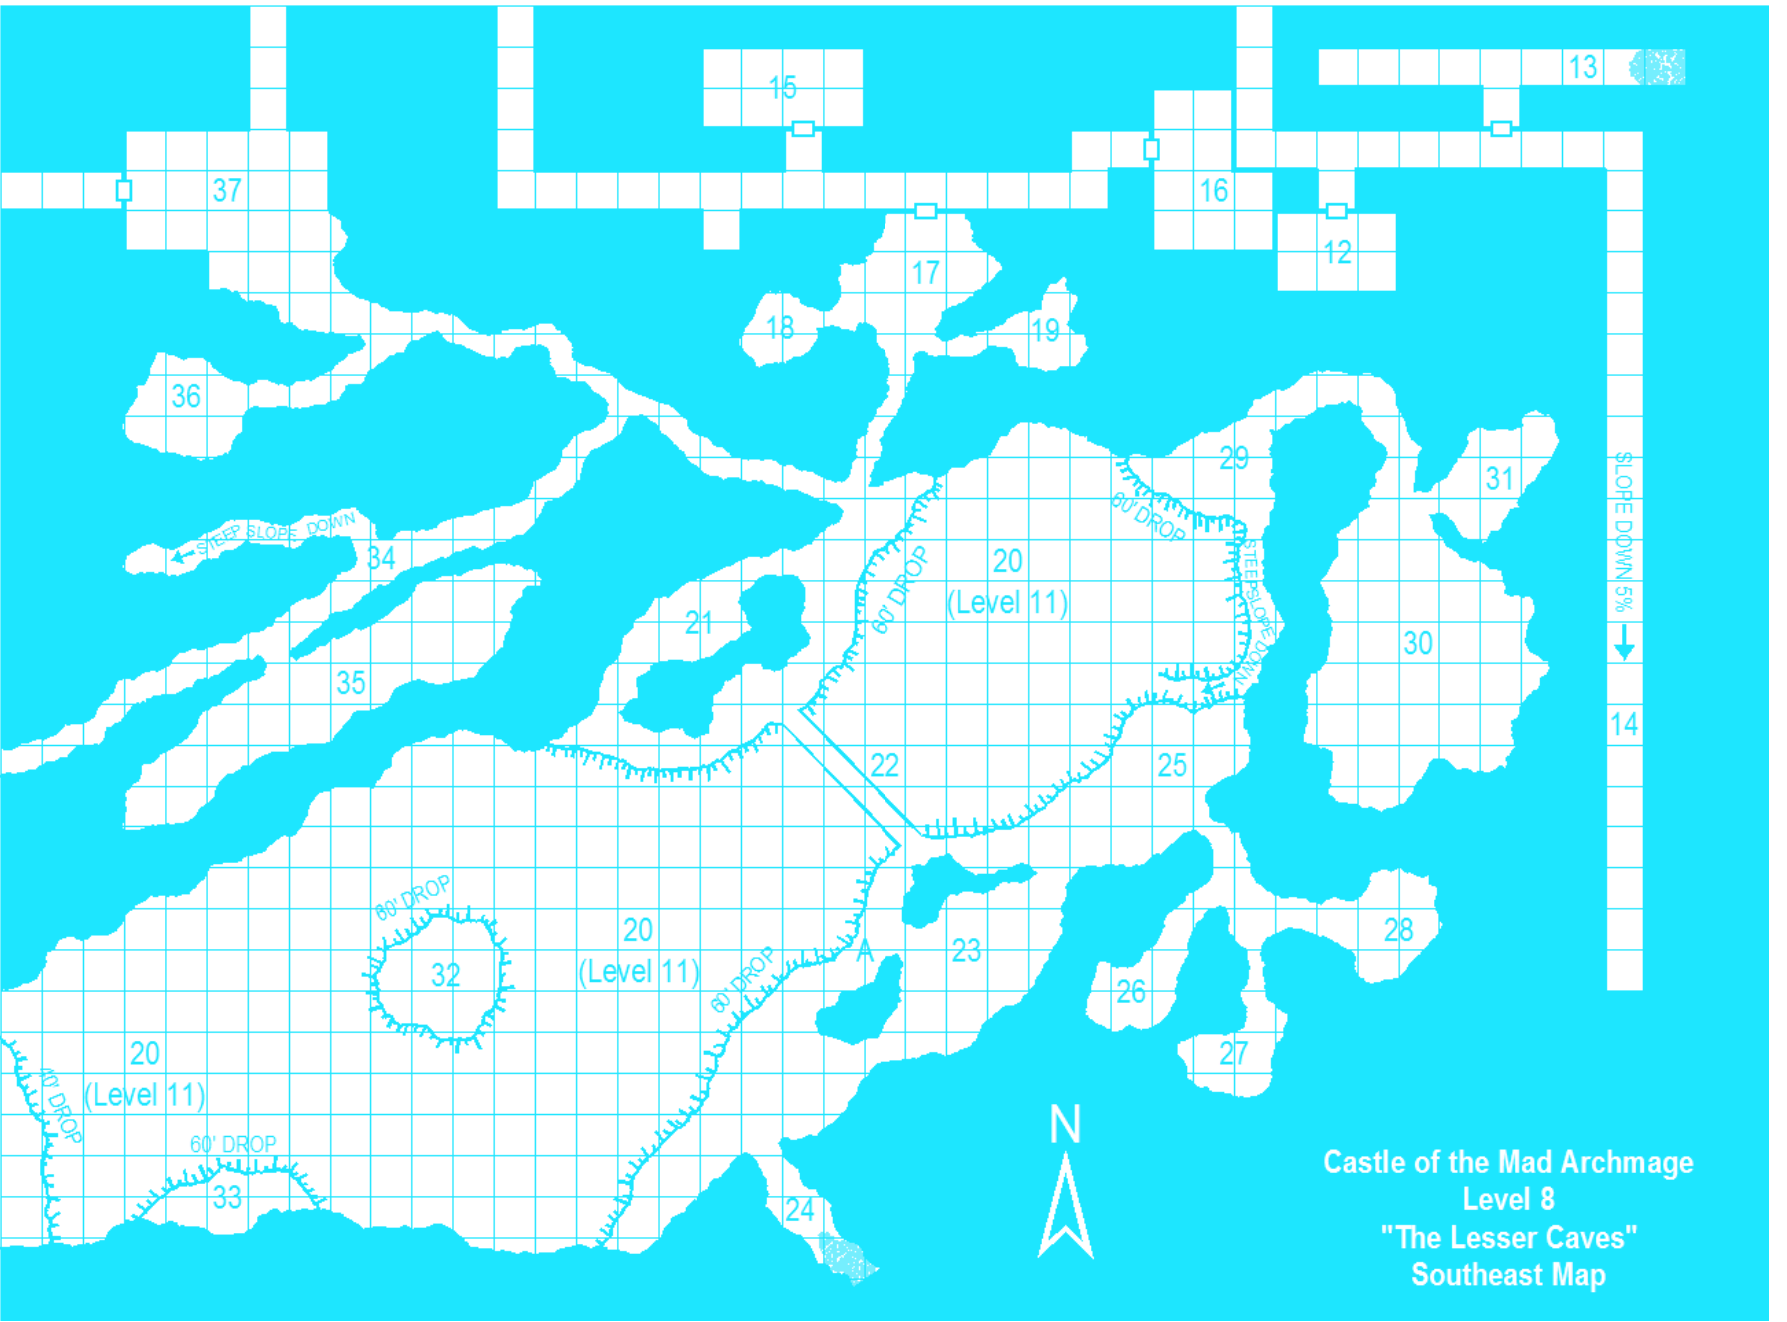

Castle of the Mad Archmage
Level 4
"The Lower Dungeons"
Southeast Map

Castle of the Mad Archmage
Level 4
"The Lower Dungeons"
Northwest Map

145

Castle of the Mad Archmage
 Level 5
 "The Deeps"
 North Map

Castle of the Mad Archmage
Level 6
"The Labyrinth"
Southeast Map

Castle of the Mad Archmage
Level 6
"The Labyrinth"
Southwest Map

Castle of the Mad Archmage
Level 6
"The Labyrinth"
Northwest Map

152

Level 7
 "The Crypts"
 Southwest Map
 Castle of the Mad Archmage

"The Crypts" Northwest Map

Castle of the Mad Archmage Level 7

Castle of the Mad Archmage
Level 8
"The Lesser Caves"
Northwest Map

Castle of the Mad Archmage
Level 9
"The Greater Caves"
Southeast Map

Castle of the Mad Archmage
Level 9
"The Greater Caves"
Northwest Map

Castle of the Mad Archmage
Level 10
"The Lesser Caverns"
Southeast Map

Castle of the Mad Archmage
Level 11
"The Greater Caverns"
East-Center Map

Castle of the Mad Archmage
Level 11
"The Greater Caverns"
Northwest Map