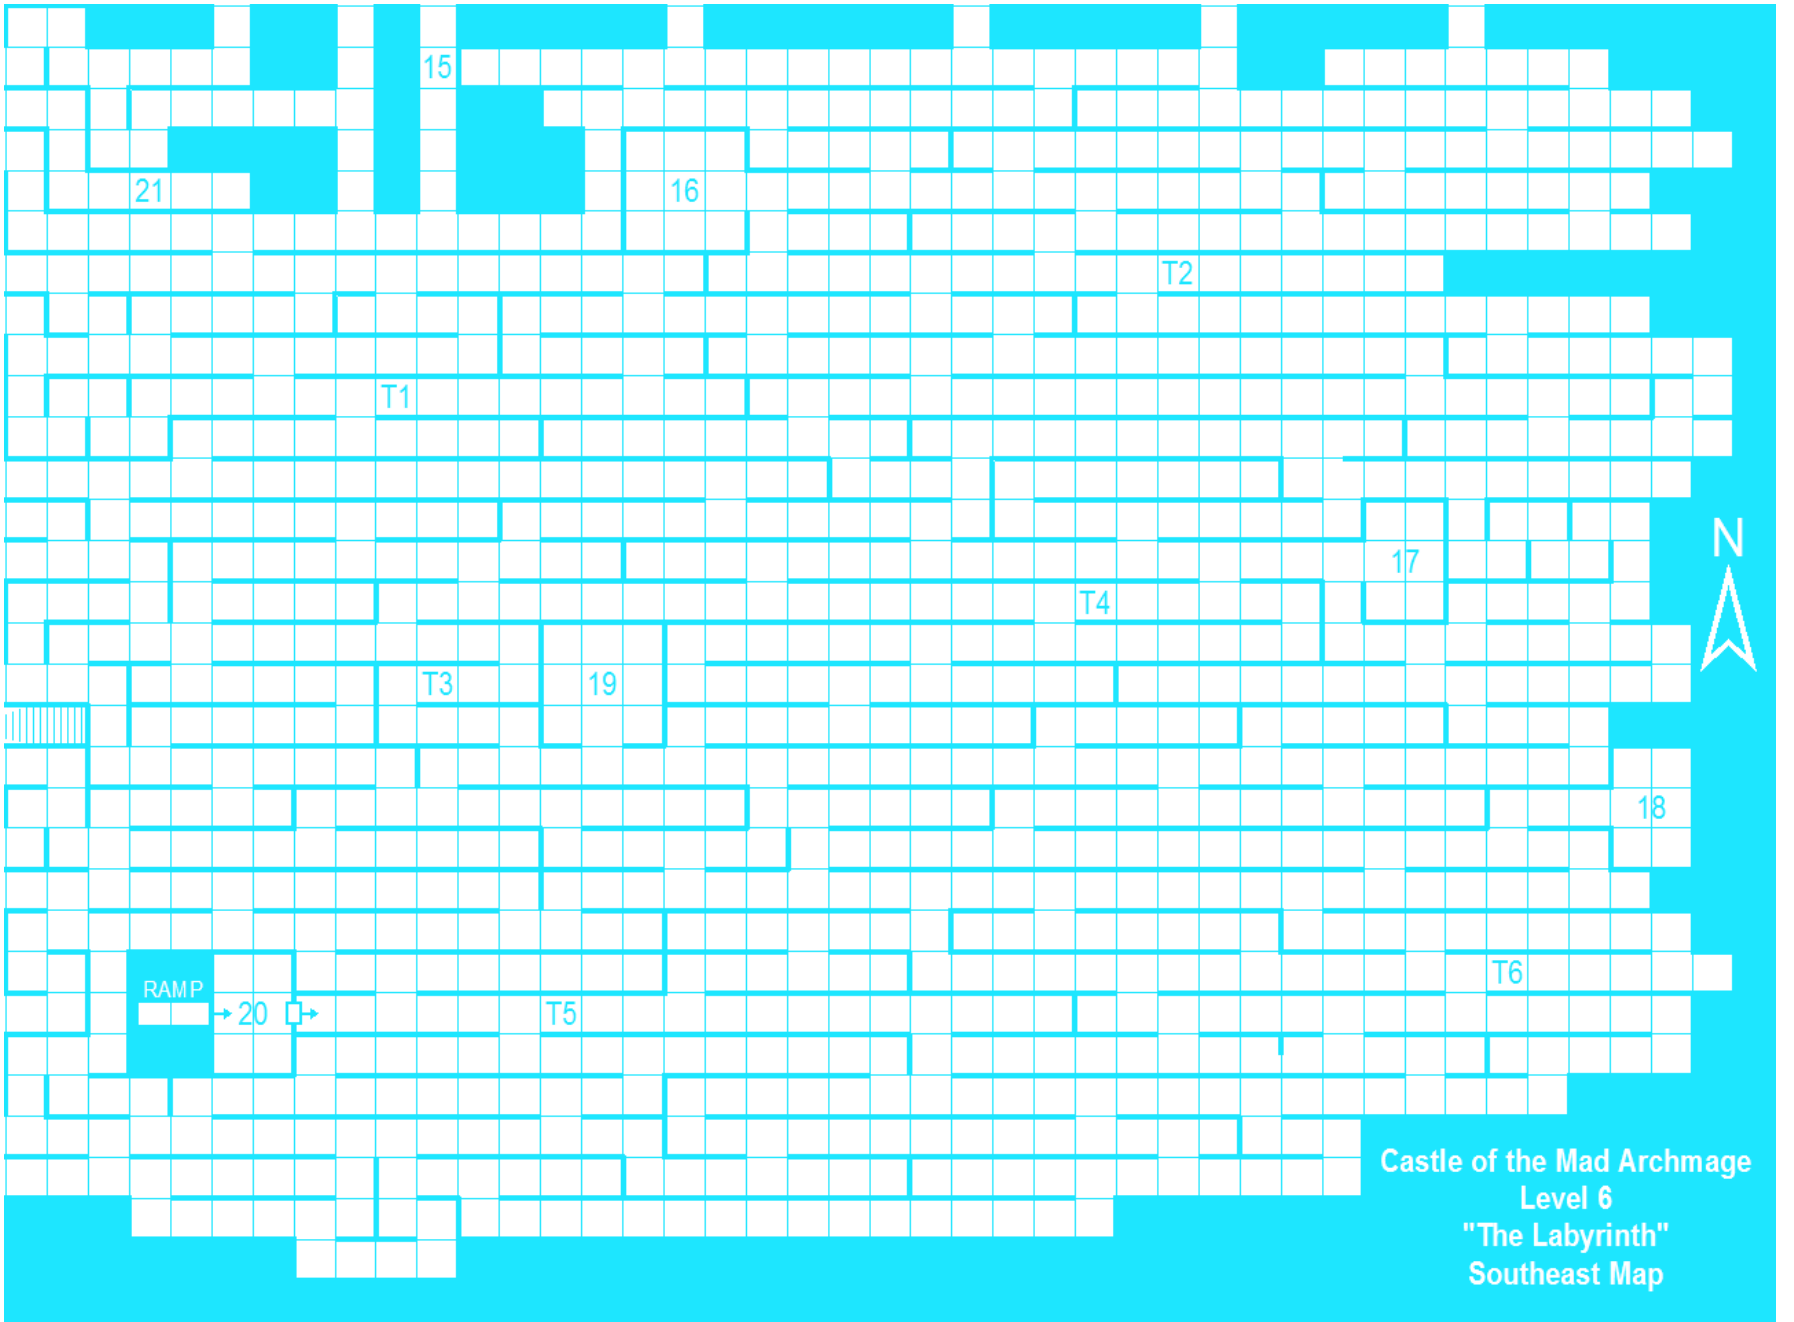

Castle of the Mad Archmage Level 3 "The Dungeons" Southeast Map

Castle of the Mad Archmage
Level 3
"The Dungeons"
Southwest Map

Castle of the Mad Archmage
 Level 3
 "The Dungeons"
 Northwest Map

Castle of the Mad Archmage
Level 4
"The Lower Dungeons"
Northeast Map

Castle of the Mad Archmage
Level 4
"The Lower Dungeons"
Southeast Map

Castle of the Mad Archmage
Level 4
"The Lower Dungeons"
Northwest Map

145

Castle of the Mad Archmage
 Level 5
 "The Deeps"
 North Map

Castle of the Mad Archmage
Level 6
"The Labyrinth"
Southeast Map

Castle of the Mad Archmage
Level 6
"The Labyrinth"
Southwest Map

Castle of the Mad Archmage
Level 6
"The Labyrinth"
Northwest Map

152

Level 7
 "The Crypts"
 Southwest Map
 Castle of the Mad Archmage

"The Crypts" Northwest Map

Castle of the Mad Archmage Level 7

Castle of the Mad Archmage
Level 8
"The Lesser Caves"
Northwest Map

Castle of the Mad Archmage
Level 9
"The Greater Caves"
Southeast Map

Castle of the Mad Archmage
Level 9
"The Greater Caves"
Northwest Map