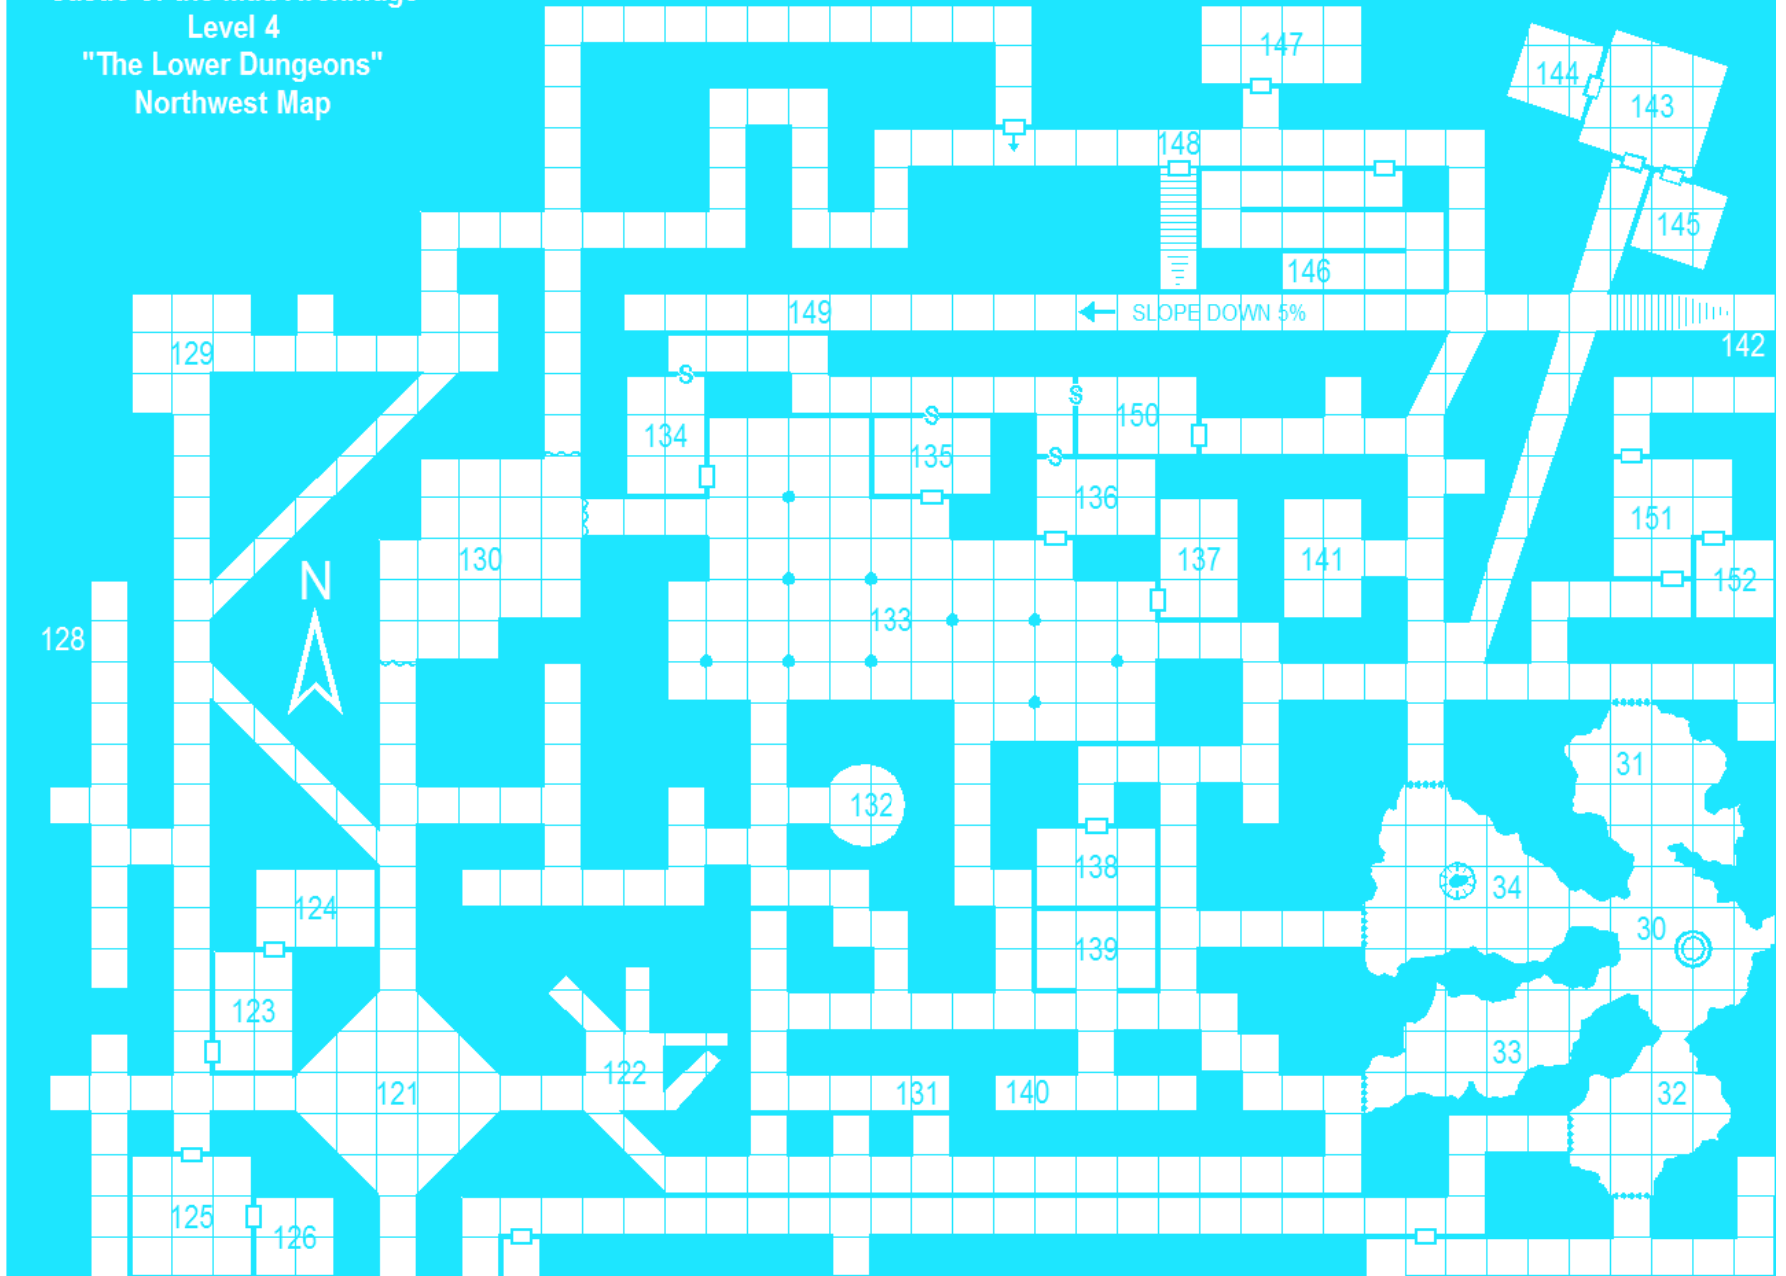

Castle of the Mad Archmage Level 3 "The Dungeons" Southeast Map

Castle of the Mad Archmage
Level 3
"The Dungeons"
Southwest Map

Castle of the Mad Archmage
 Level 3
 "The Dungeons"
 Northwest Map

Castle of the Mad Archmage
Level 4
"The Lower Dungeons"
Northeast Map

Castle of the Mad Archmage
Level 4
"The Lower Dungeons"
Southeast Map

Castle of the Mad Archmage
Level 4
"The Lower Dungeons"
Northwest Map

145

Castle of the Mad Archmage
 Level 5
 "The Deeps"
 North Map

Castle of the Mad Archmage
Level 6
"The Labyrinth"
Southeast Map

Castle of the Mad Archmage
Level 6
"The Labyrinth"
Southwest Map

Castle of the Mad Archmage
Level 6
"The Labyrinth"
Northwest Map

152

Level 7
 "The Crypts"
 Southwest Map
 Castle of the Mad Archmage

Castle of the Mad Archmage
Level 10
"The Lesser Caverns"
Southeast Map

Castle of the Mad Archmage
Level 11
"The Greater Caverns"
East-Center Map

Castle of the Mad Archmage
Level 11
"The Greater Caverns"
Northwest Map