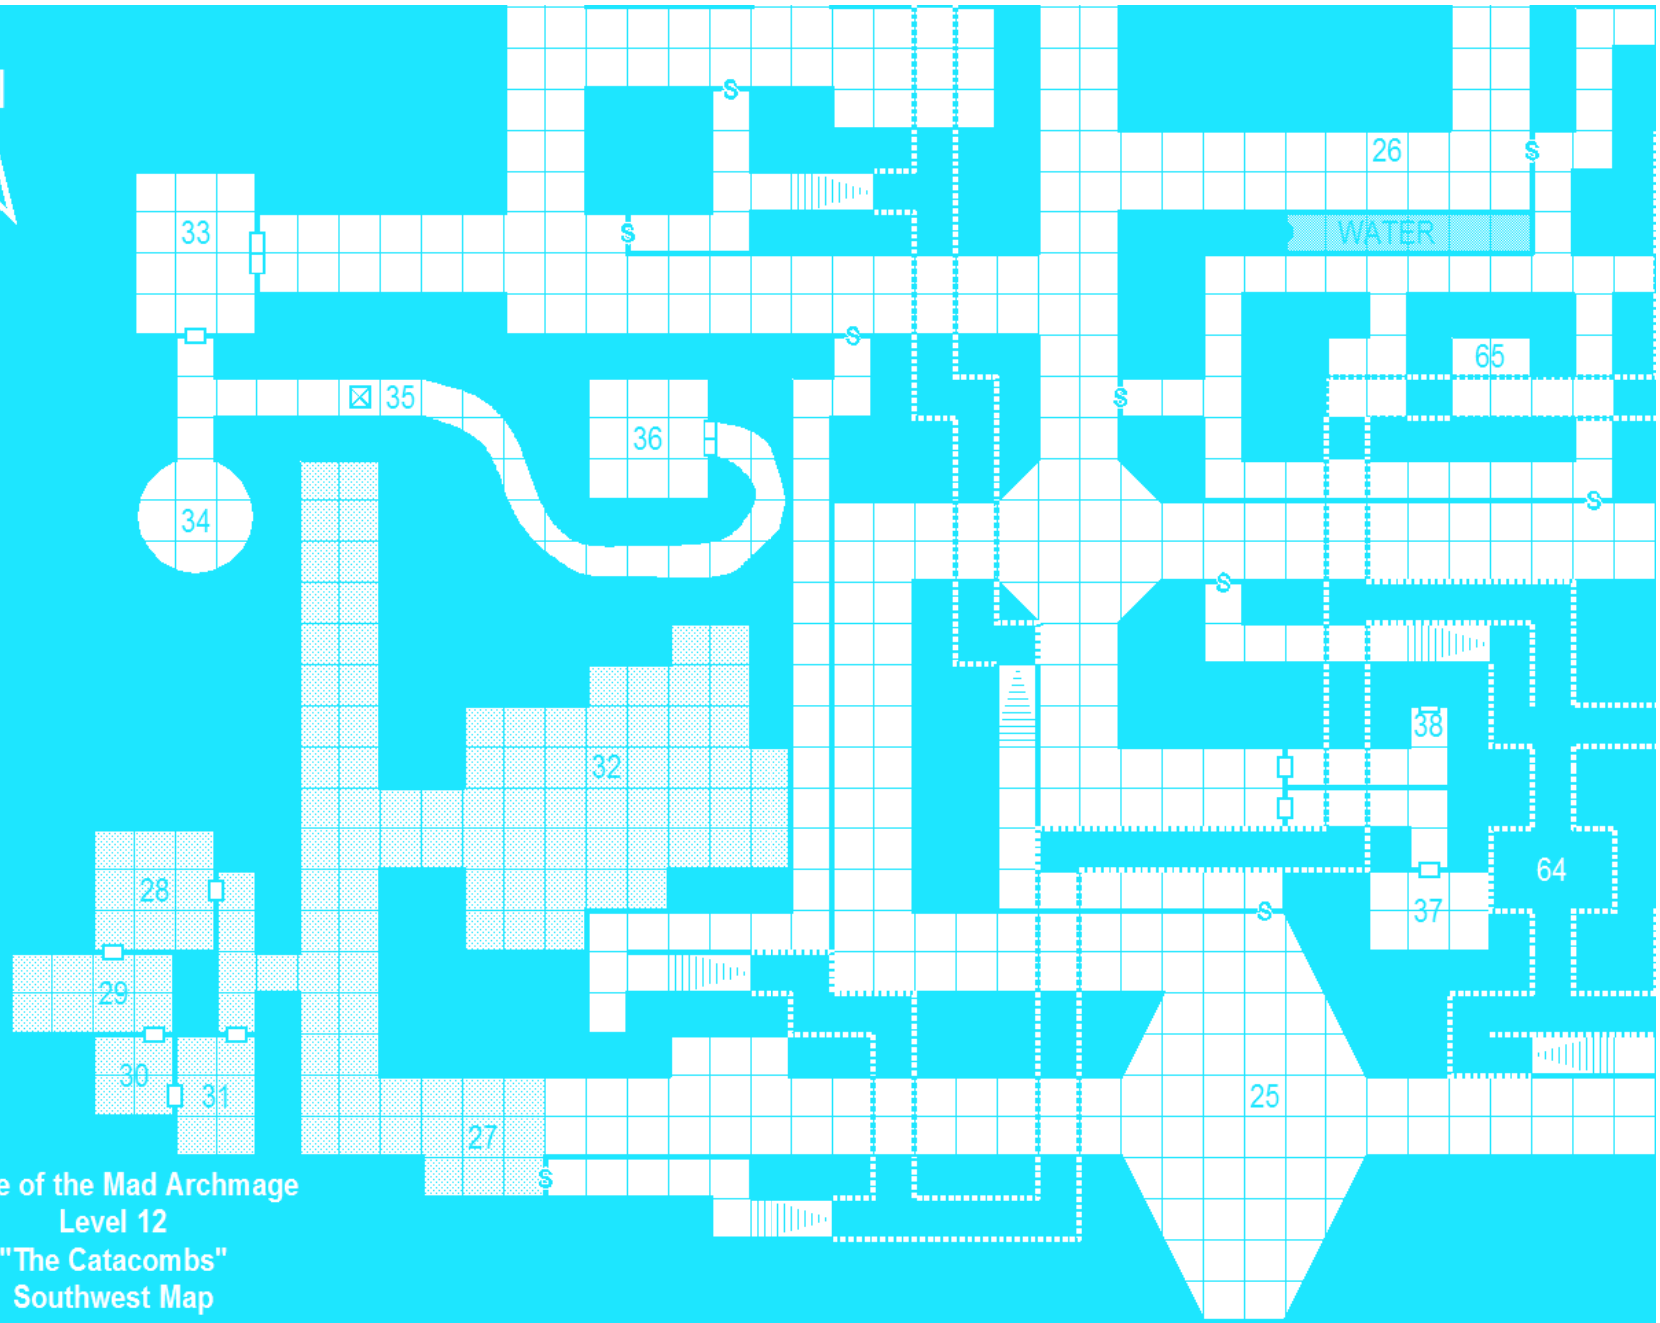

Castle of the Mad Archmage
Level 10
"The Lesser Caverns"
Southeast Map

Castle of the Mad Archmage
Level 11
"The Greater Caverns"
East-Center Map

Castle of the Mad Archmage
Level 11
"The Greater Caverns"
Northwest Map

Castle of the Mad Archmage
Level 12
"The Catacombs"
Southeast Map

Castle of the Mad Archmage
Level 12
"The Catacombs"
Southwest Map

Castle of the Mad Archmage
Level 12
"The Catacombs"
Northwest Map

Castle of the Mad Archmage
Level 13
"The Maze"