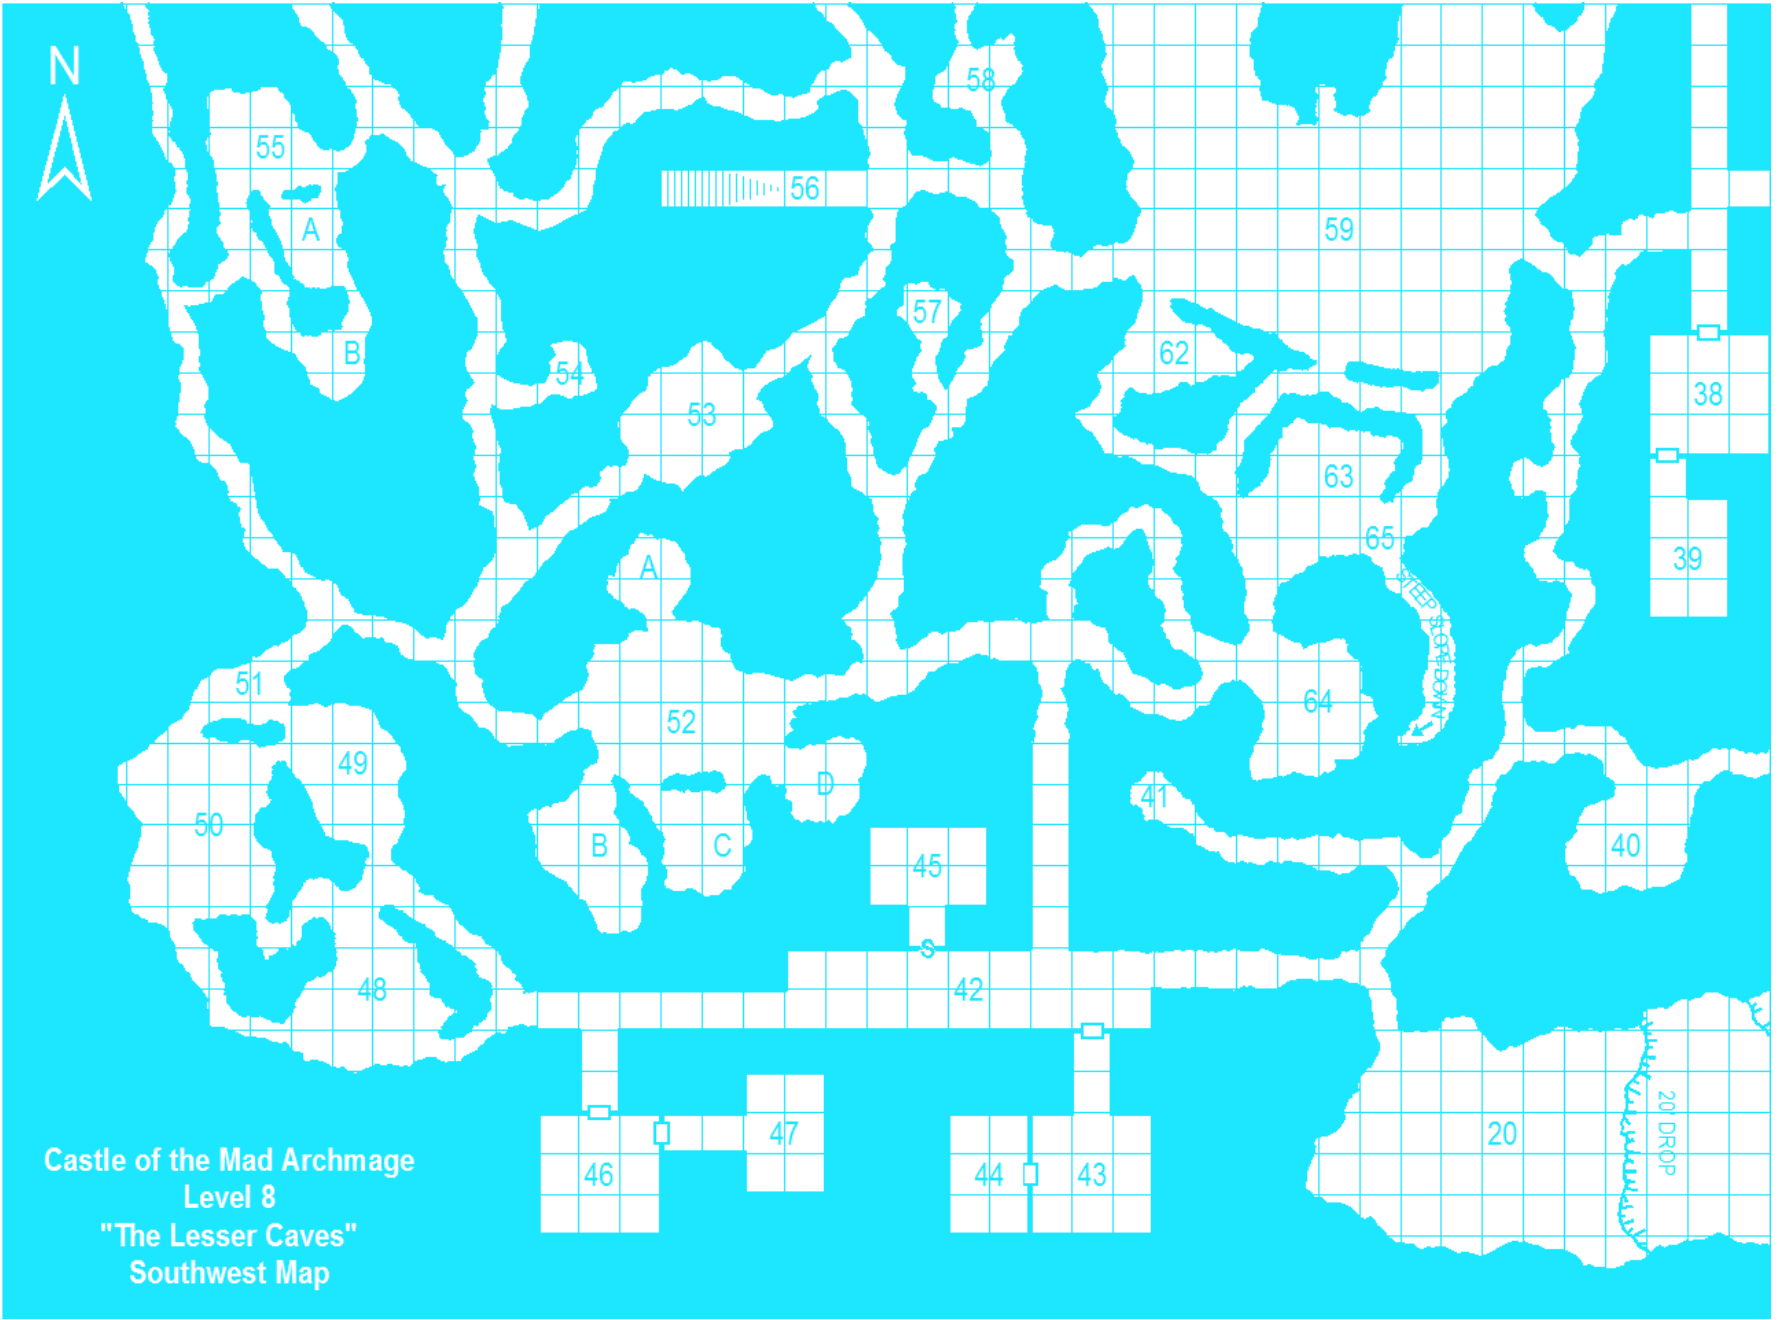

Castle of the Mad Archmage
Level 6
"The Labyrinth"
Southeast Map

Castle of the Mad Archmage
Level 6
"The Labyrinth"
Southwest Map

Castle of the Mad Archmage
Level 6
"The Labyrinth"
Northwest Map

152

Level 7
 "The Crypts"
 Southwest Map
 Castle of the Mad Archmage

"The Crypts" Northwest Map

Castle of the Mad Archmage Level 7

Castle of the Mad Archmage
Level 8
"The Lesser Caves"
Northwest Map

Castle of the Mad Archmage
Level 9
"The Greater Caves"
Southeast Map

Castle of the Mad Archmage
Level 9
"The Greater Caves"
Northwest Map

Castle of the Mad Archmage
Level 10
"The Lesser Caverns"
Southeast Map

Castle of the Mad Archmage
Level 11
"The Greater Caverns"
East-Center Map

Castle of the Mad Archmage
Level 11
"The Greater Caverns"
Northwest Map

Castle of the Mad Archmage
Level 12
"The Catacombs"
Southeast Map

Castle of the Mad Archmage
Level 12
"The Catacombs"
Southwest Map

Castle of the Mad Archmage
Level 12
"The Catacombs"
Northwest Map

Castle of the Mad Archmage
Level 13
"The Maze"