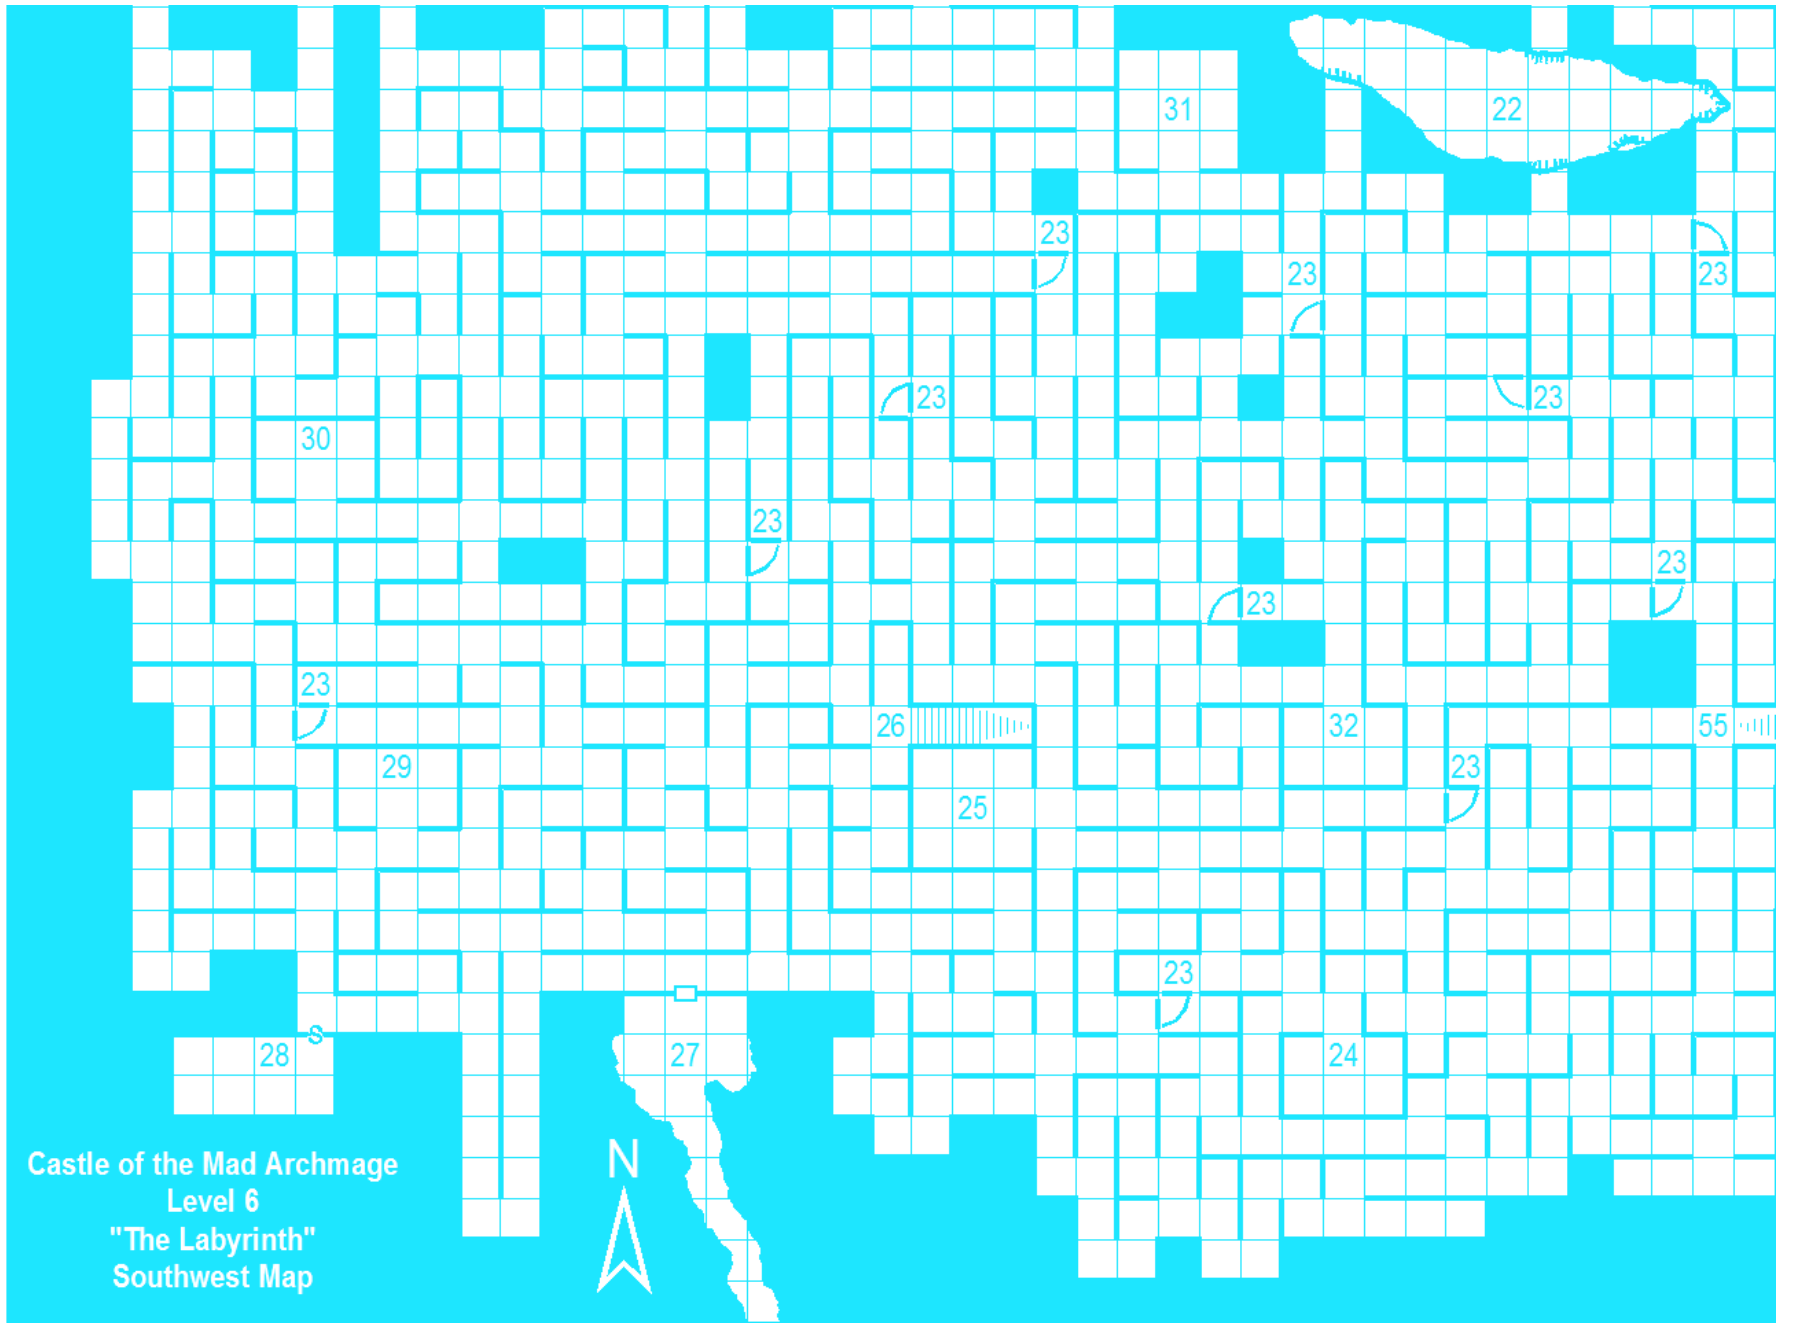

Castle of the Mad Archmage Level 3 "The Dungeons" Southeast Map

Castle of the Mad Archmage
Level 3
"The Dungeons"
Southwest Map

Castle of the Mad Archmage
 Level 3
 "The Dungeons"
 Northwest Map

Castle of the Mad Archmage
Level 4
"The Lower Dungeons"
Northeast Map

Castle of the Mad Archmage
Level 4
"The Lower Dungeons"
Southeast Map

Castle of the Mad Archmage
Level 4
"The Lower Dungeons"
Northwest Map

145

Castle of the Mad Archmage
 Level 5
 "The Deeps"
 North Map

Castle of the Mad Archmage
Level 6
"The Labyrinth"
Southeast Map

Castle of the Mad Archmage
Level 6
"The Labyrinth"
Southwest Map

Castle of the Mad Archmage
Level 6
"The Labyrinth"
Northwest Map

152

Level 7
 "The Crypts"
 Southwest Map
 Castle of the Mad Archmage

"The Crypts" Northwest Map

Castle of the Mad Archmage Level 7

Castle of the Mad Archmage
Level 8
"The Lesser Caves"
Northwest Map

Castle of the Mad Archmage
Level 9
"The Greater Caves"
Southeast Map

Castle of the Mad Archmage
Level 9
"The Greater Caves"
Northwest Map