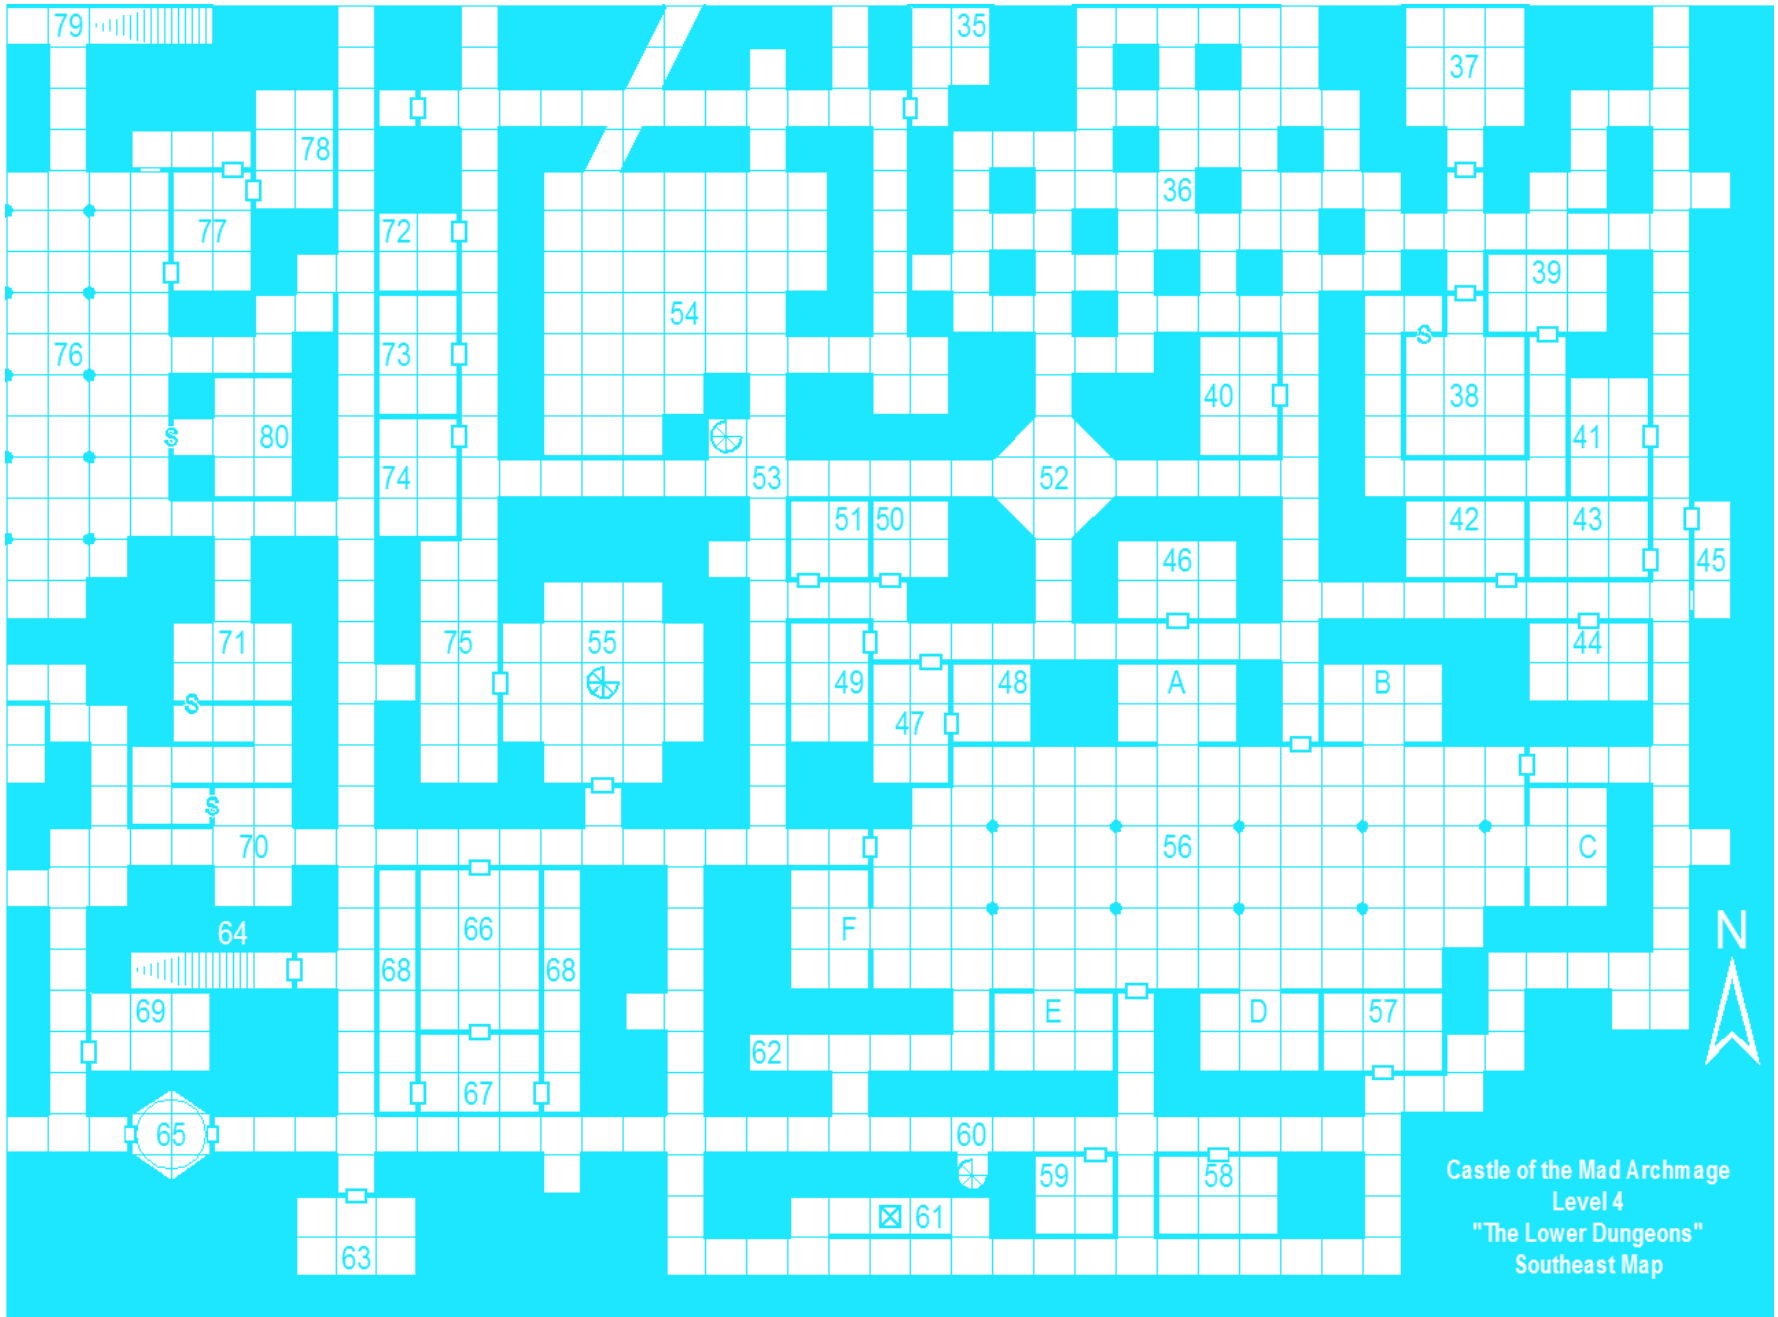

Castle of the Mad Archmage Level 3 "The Dungeons" Southeast Map

Castle of the Mad Archmage
Level 3
"The Dungeons"
Southwest Map

Castle of the Mad Archmage
 Level 3
 "The Dungeons"
 Northwest Map

Castle of the Mad Archmage
Level 4
"The Lower Dungeons"
Northeast Map

Castle of the Mad Archmage
Level 4
"The Lower Dungeons"
Southeast Map

Castle of the Mad Archmage
Level 4
"The Lower Dungeons"
Northwest Map

145

Castle of the Mad Archmage
 Level 5
 "The Deeps"
 North Map

Castle of the Mad Archmage
Level 6
"The Labyrinth"
Southeast Map

Castle of the Mad Archmage
Level 6
"The Labyrinth"
Southwest Map

Castle of the Mad Archmage
Level 6
"The Labyrinth"
Northwest Map

152

Level 7
 "The Crypts"
 Southwest Map
 Castle of the Mad Archmage

Castle of the Mad Archmage
Level 10
"The Lesser Caverns"
Southeast Map

Castle of the Mad Archmage
Level 11
"The Greater Caverns"
East-Center Map

Castle of the Mad Archmage
Level 11
"The Greater Caverns"
Northwest Map