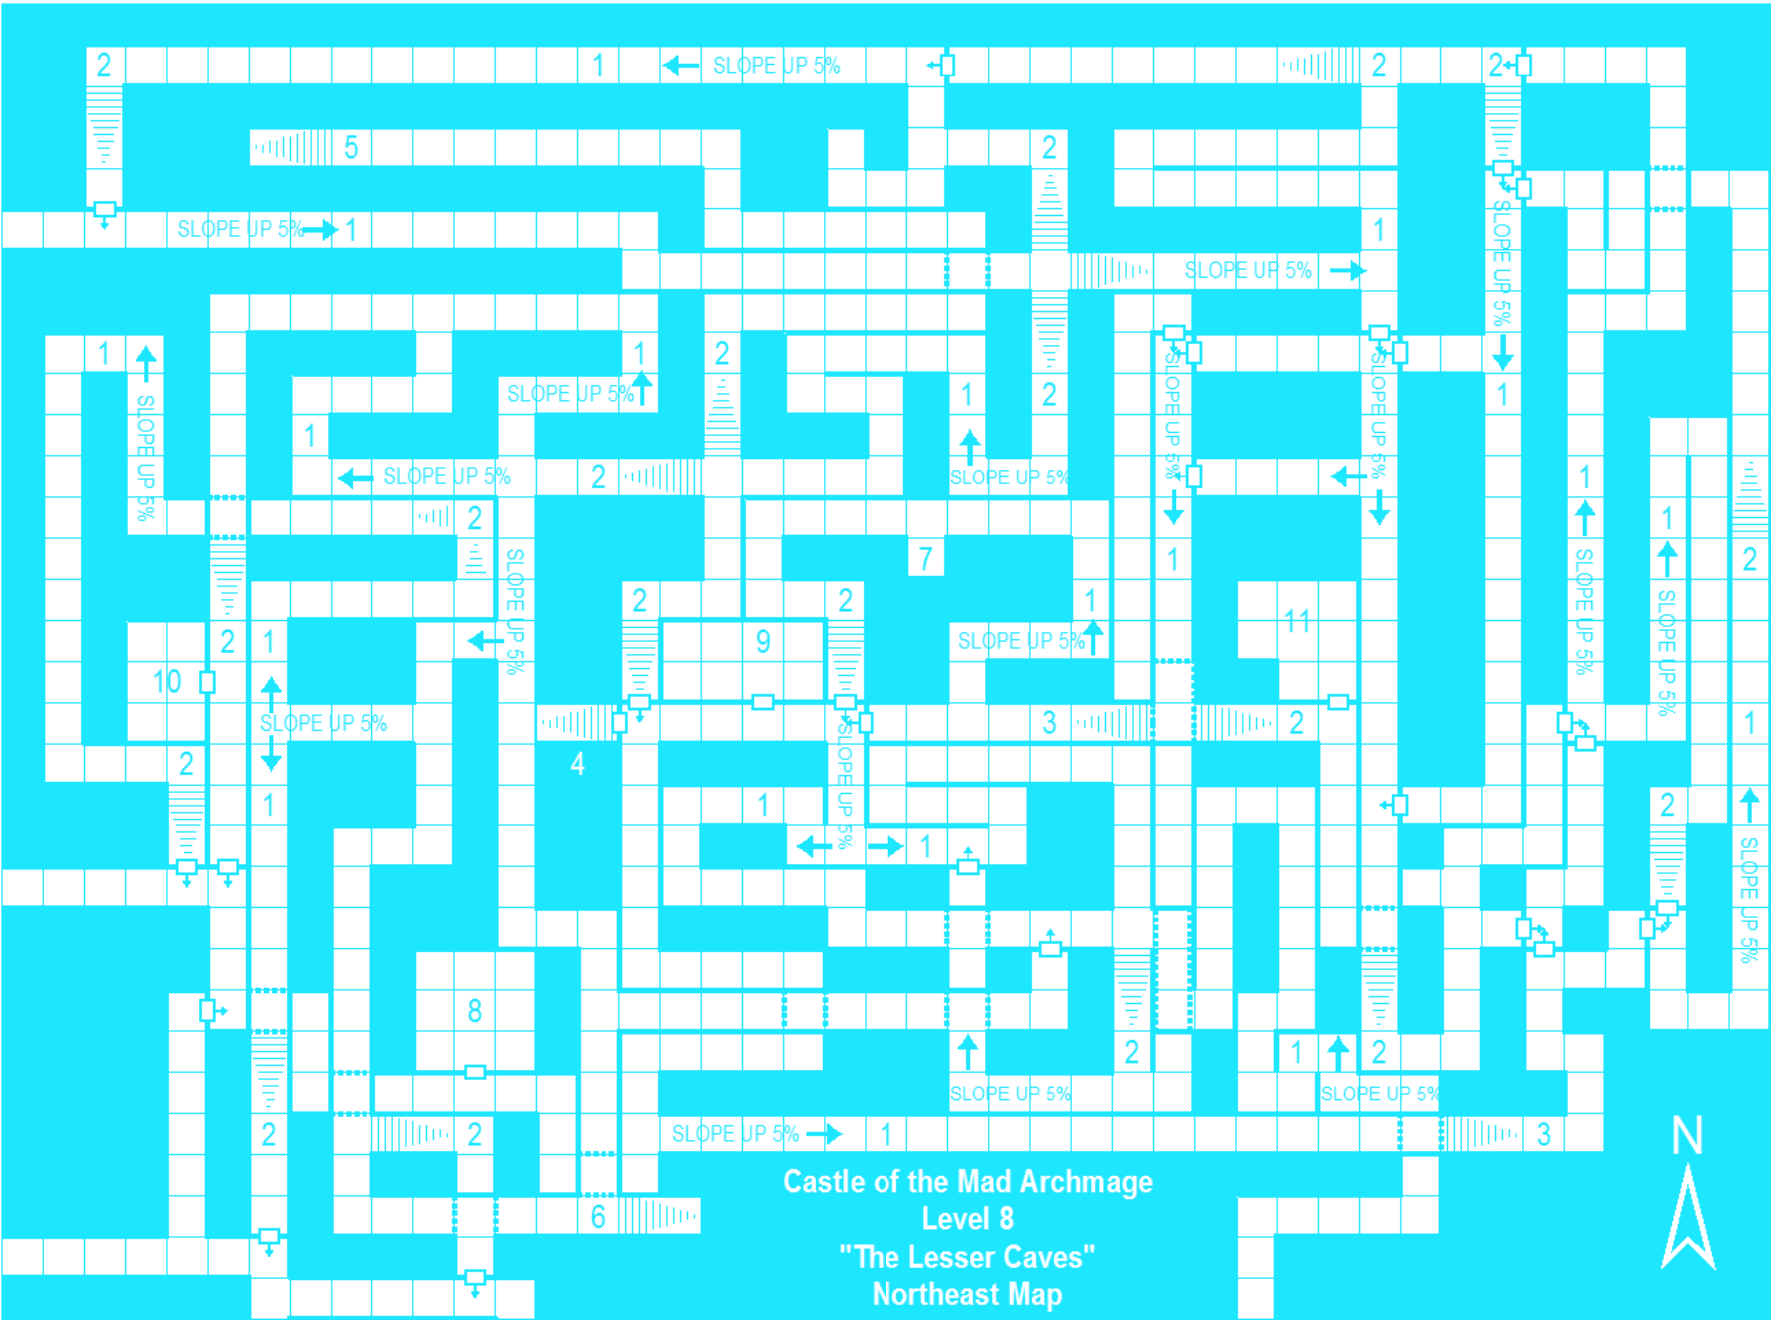

Castle of the Mad Archmage
Level 6
"The Labyrinth"
Southeast Map

Castle of the Mad Archmage
Level 6
"The Labyrinth"
Southwest Map

Castle of the Mad Archmage
Level 6
"The Labyrinth"
Northwest Map

152

Level 7
 "The Crypts"
 Southwest Map
 Castle of the Mad Archmage

"The Crypts" Northwest Map

Castle of the Mad Archmage Level 7

Castle of the Mad Archmage
Level 8
"The Lesser Caves"
Northwest Map

Castle of the Mad Archmage
Level 9
"The Greater Caves"
Southeast Map

Castle of the Mad Archmage
Level 9
"The Greater Caves"
Northwest Map

Castle of the Mad Archmage
Level 10
"The Lesser Caverns"
Southeast Map

Castle of the Mad Archmage
Level 11
"The Greater Caverns"
East-Center Map

Castle of the Mad Archmage
Level 11
"The Greater Caverns"
Northwest Map