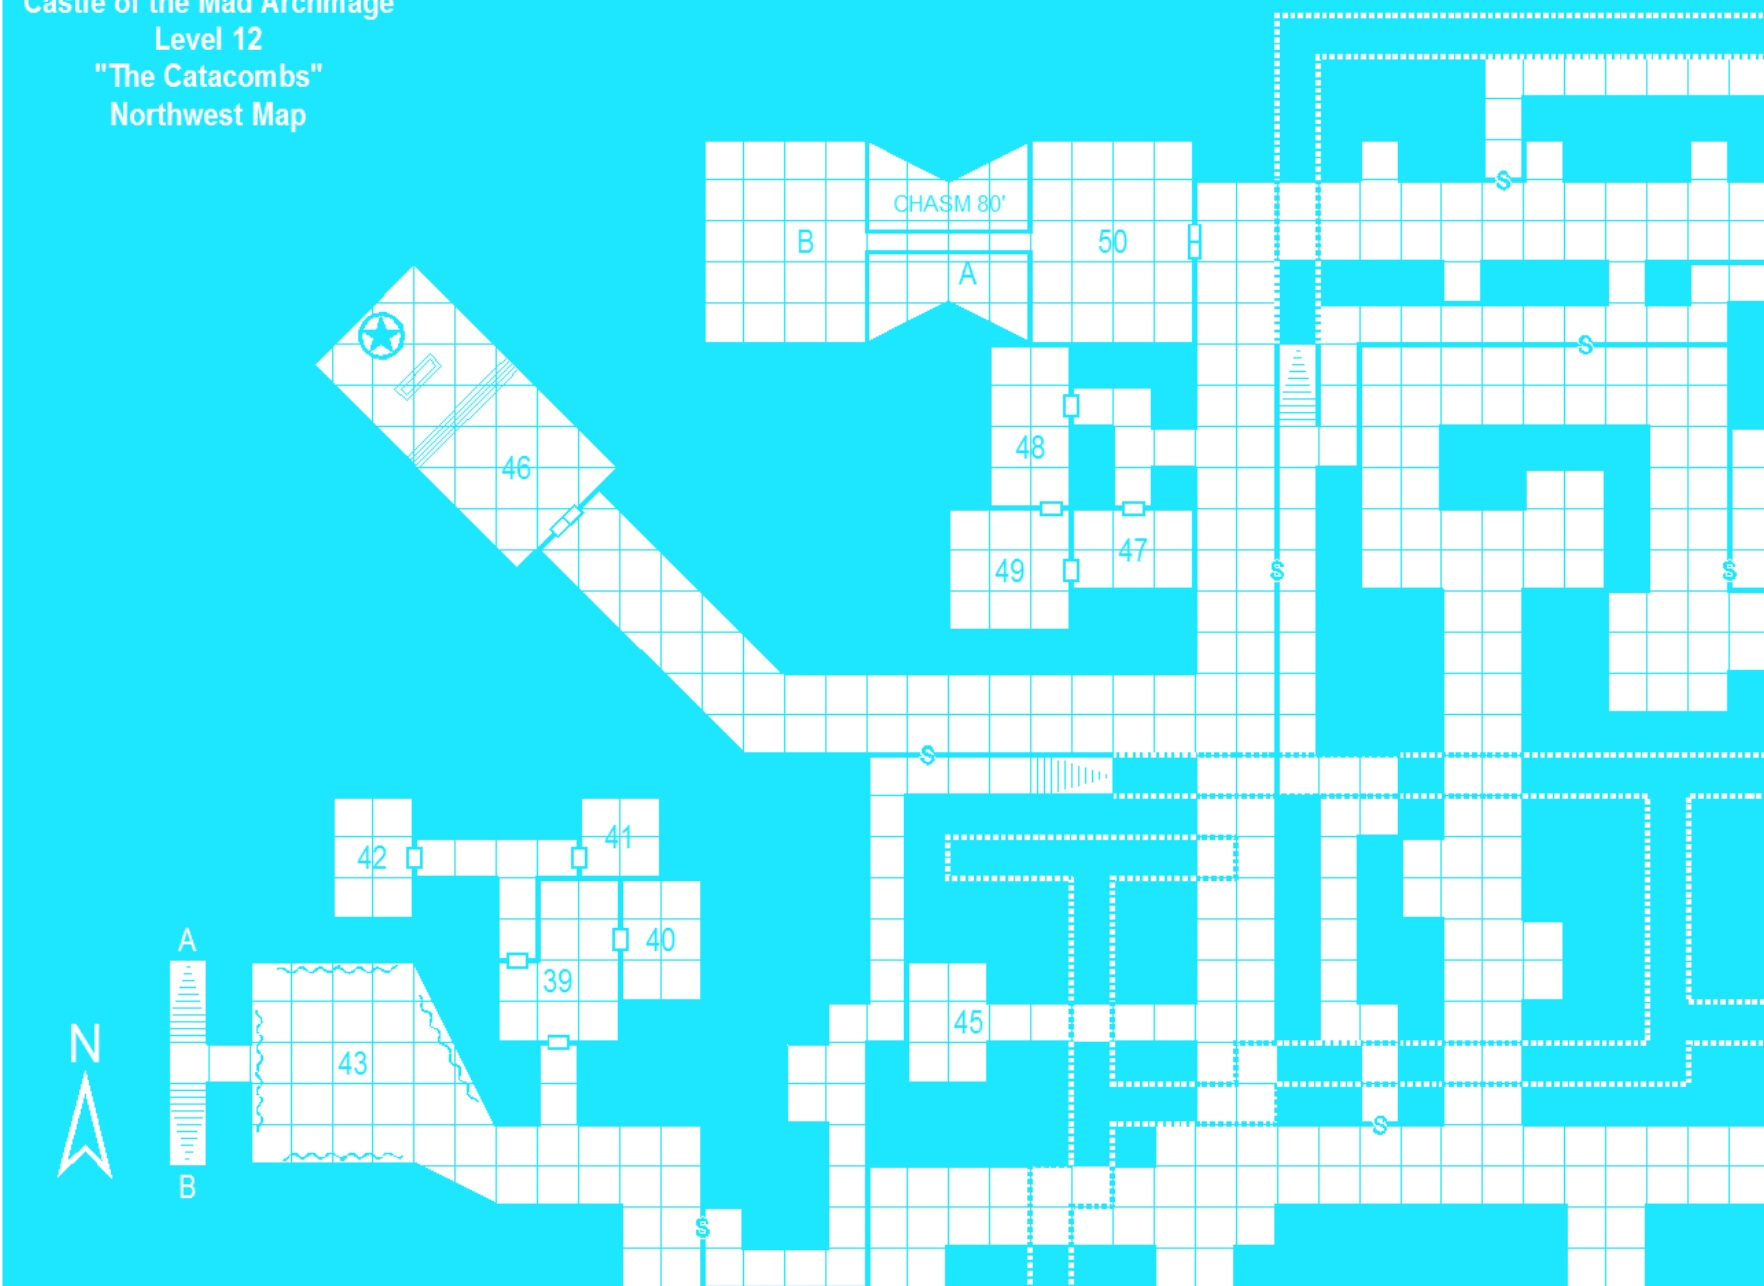

"The Crypts" Northwest Map

Castle of the Mad Archmage Level 7

Castle of the Mad Archmage
Level 8
"The Lesser Caves"
Northwest Map

Castle of the Mad Archmage
Level 9
"The Greater Caves"
Southeast Map

Castle of the Mad Archmage
Level 9
"The Greater Caves"
Northwest Map

Castle of the Mad Archmage
Level 10
"The Lesser Caverns"
Southeast Map

Castle of the Mad Archmage
Level 11
"The Greater Caverns"
East-Center Map

Castle of the Mad Archmage
Level 11
"The Greater Caverns"
Northwest Map

Castle of the Mad Archmage
Level 12
"The Catacombs"
Southeast Map

Castle of the Mad Archmage
Level 12
"The Catacombs"
Southwest Map

Castle of the Mad Archmage
Level 12
"The Catacombs"
Northwest Map

Castle of the Mad Archmage
Level 13
"The Maze"