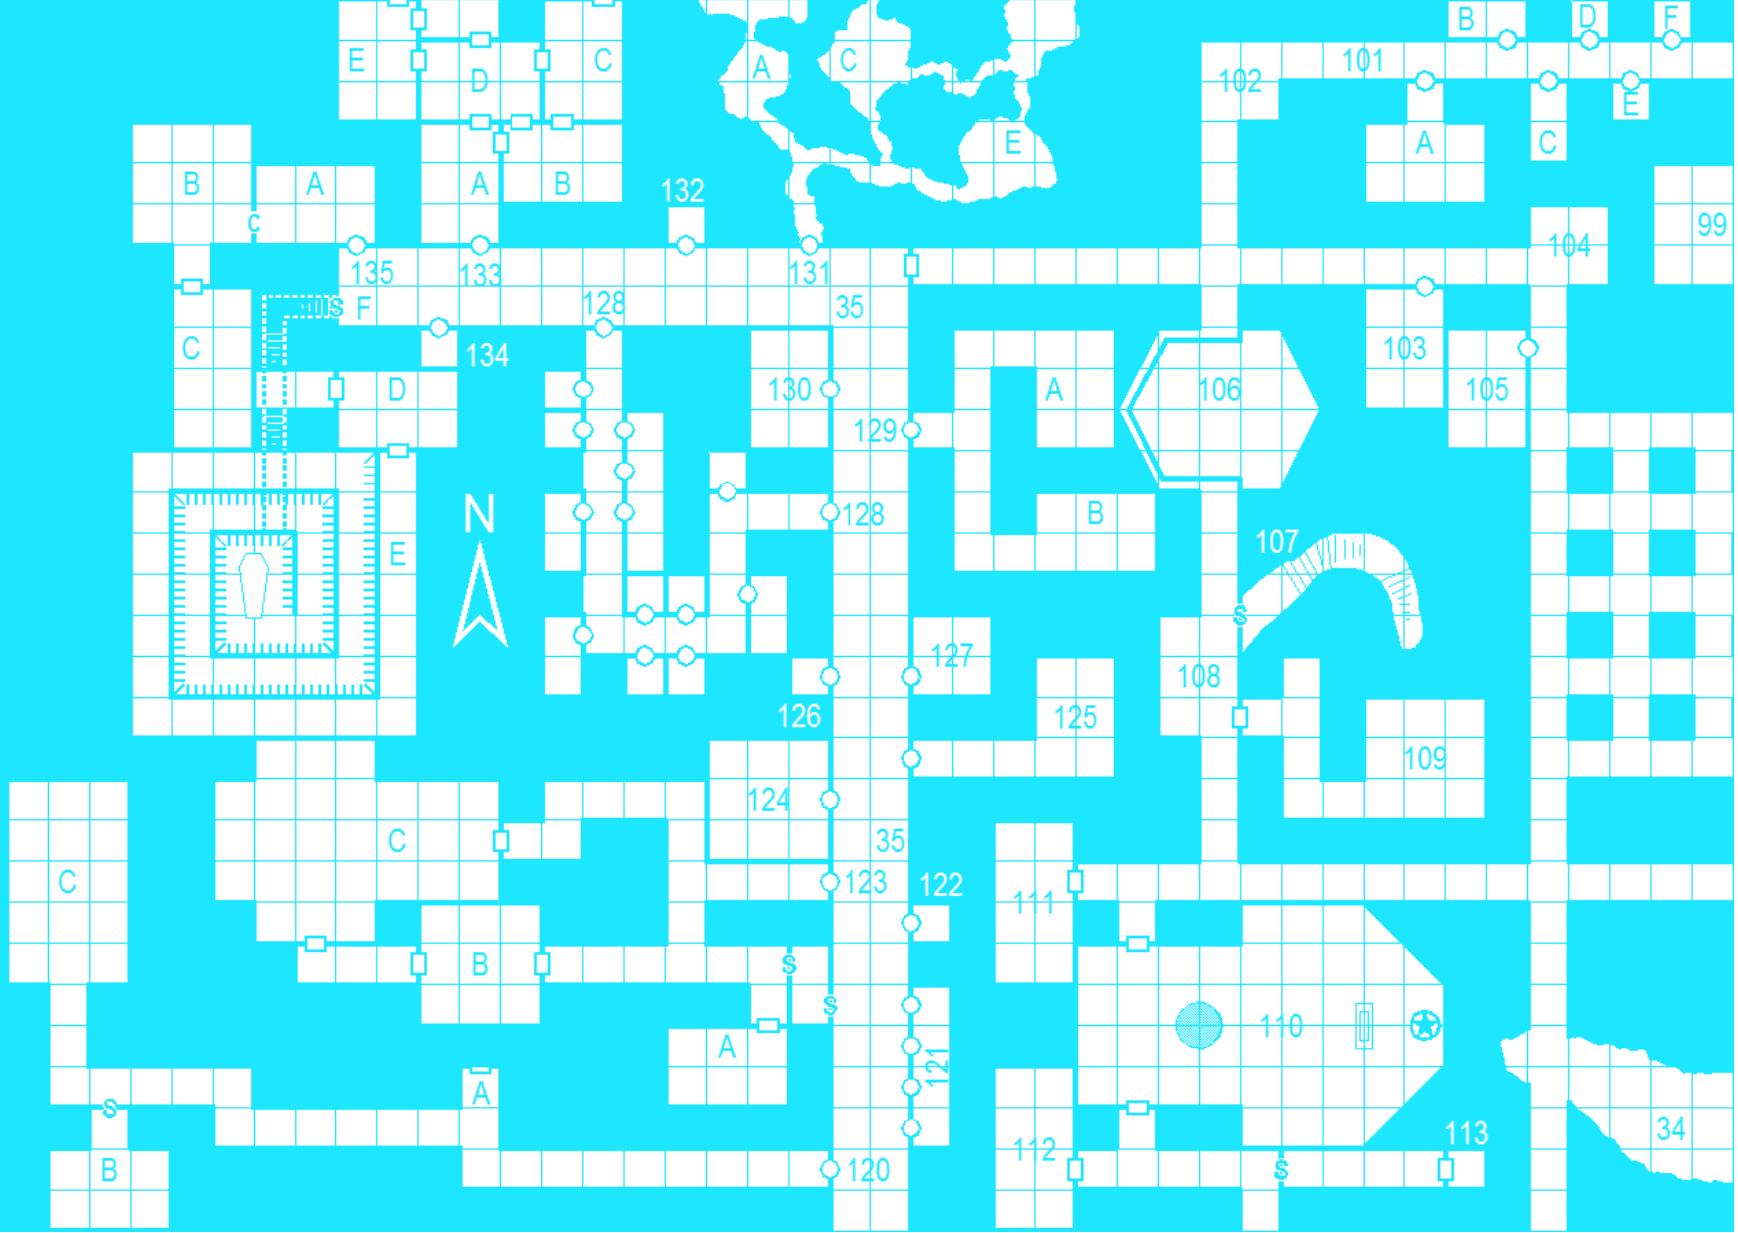

Castle of the Mad Archmage
Level 4
"The Lower Dungeons"
Southeast Map

Castle of the Mad Archmage
Level 4
"The Lower Dungeons"
Northwest Map

145

Castle of the Mad Archmage
 Level 5
 "The Deeps"
 North Map

Castle of the Mad Archmage
Level 6
"The Labyrinth"
Southeast Map

Castle of the Mad Archmage
Level 6
"The Labyrinth"
Southwest Map

Castle of the Mad Archmage
Level 6
"The Labyrinth"
Northwest Map

152

Level 7
 "The Crypts"
 Southwest Map
 Castle of the Mad Archmage

"The Crypts" Northwest Map

Castle of the Mad Archmage Level 7

Castle of the Mad Archmage
Level 8
"The Lesser Caves"
Northwest Map

Castle of the Mad Archmage
Level 9
"The Greater Caves"
Southeast Map

Castle of the Mad Archmage
Level 9
"The Greater Caves"
Northwest Map

Castle of the Mad Archmage
Level 10
"The Lesser Caverns"
Southeast Map

Castle of the Mad Archmage
Level 11
"The Greater Caverns"
East-Center Map

Castle of the Mad Archmage
Level 11
"The Greater Caverns"
Northwest Map