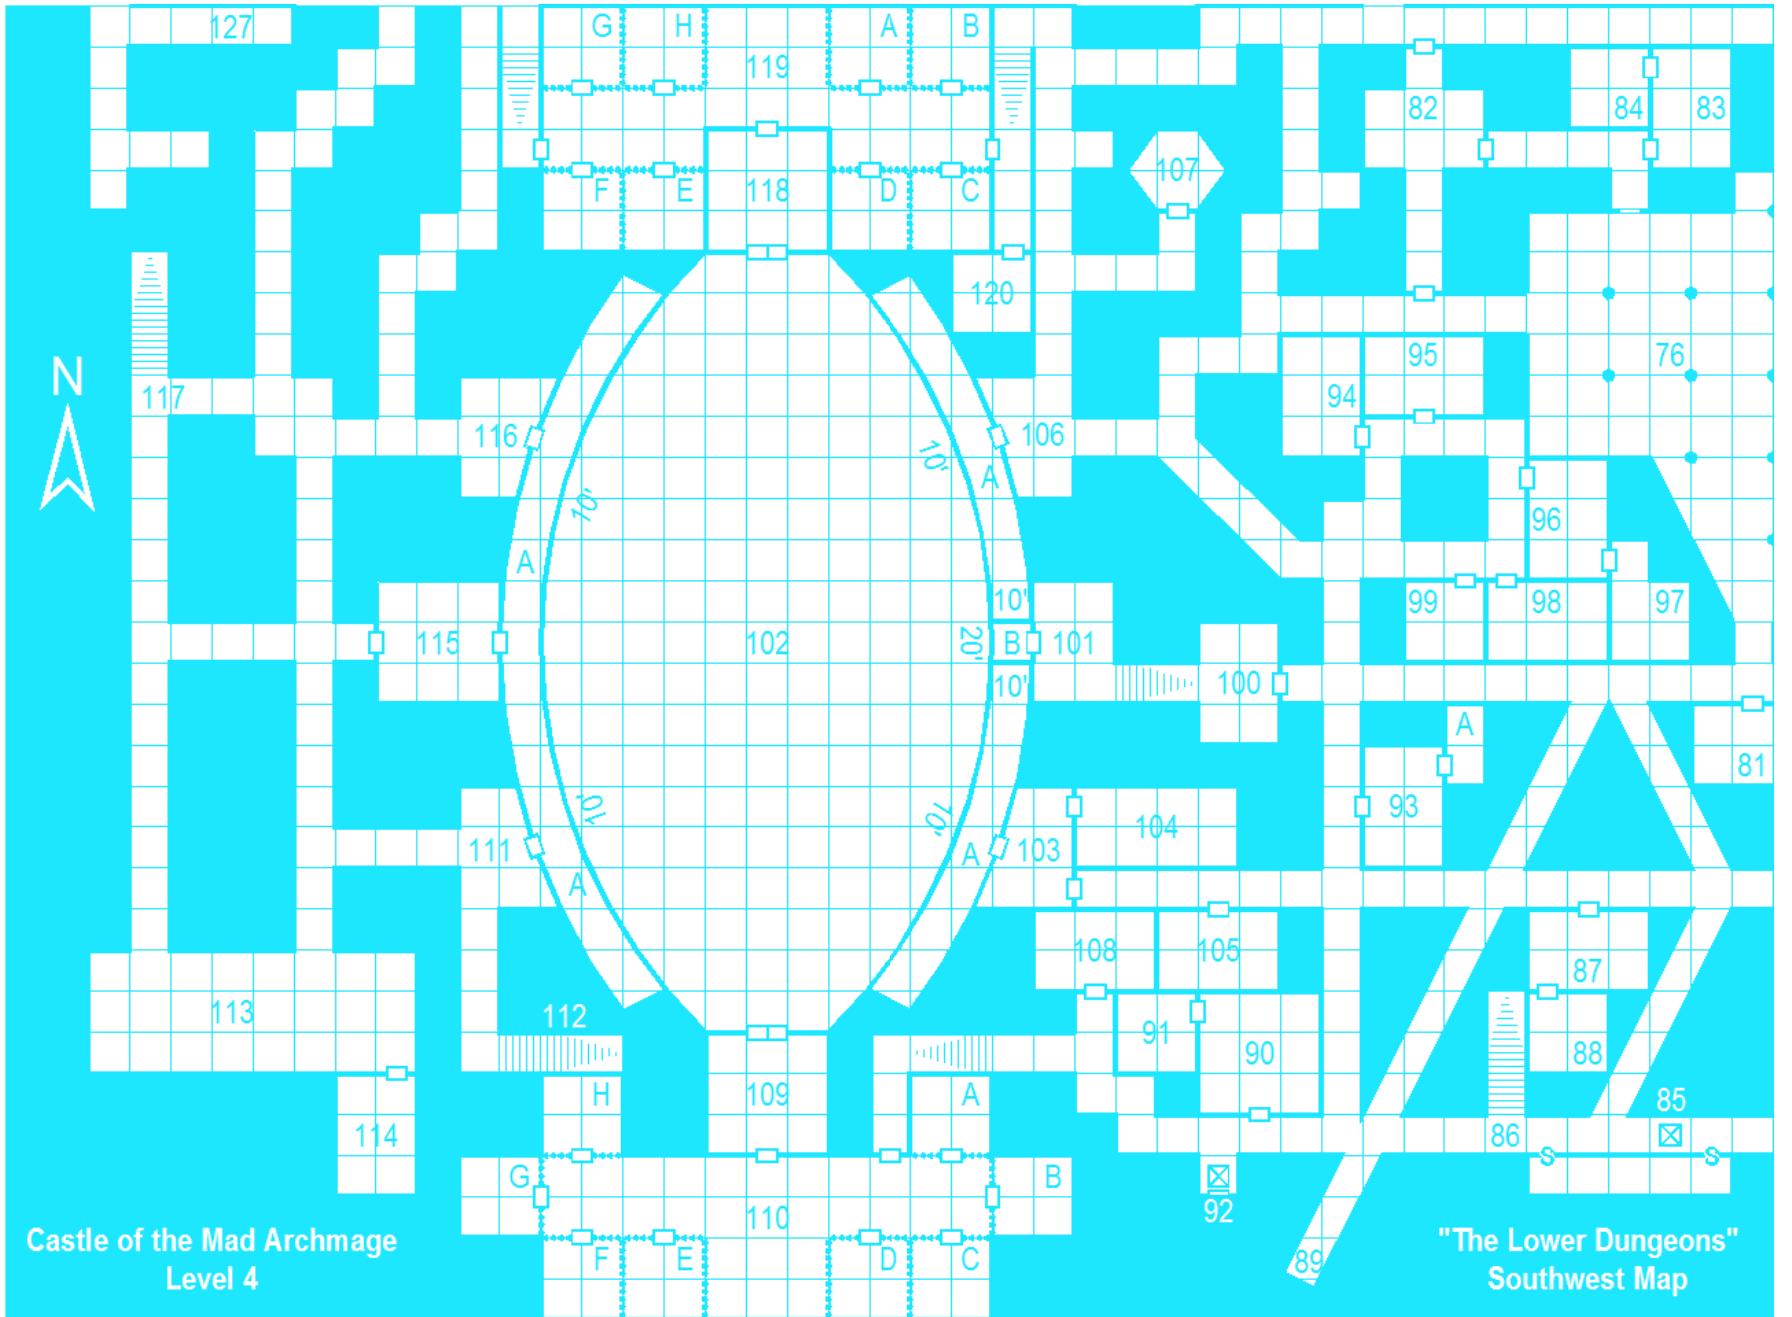

Castle of the Mad Archmage Level 3 "The Dungeons" Southeast Map

Castle of the Mad Archmage
Level 3
"The Dungeons"
Southwest Map

Castle of the Mad Archmage
 Level 3
 "The Dungeons"
 Northwest Map

Castle of the Mad Archmage
Level 4
"The Lower Dungeons"
Northeast Map

Castle of the Mad Archmage
Level 4
"The Lower Dungeons"
Southeast Map

Castle of the Mad Archmage
Level 4
"The Lower Dungeons"
Northwest Map

145

Castle of the Mad Archmage
 Level 5
 "The Deeps"
 North Map

Castle of the Mad Archmage
Level 6
"The Labyrinth"
Southeast Map

Castle of the Mad Archmage
Level 6
"The Labyrinth"
Southwest Map

Castle of the Mad Archmage
Level 6
"The Labyrinth"
Northwest Map

152

Level 7
 "The Crypts"
 Southwest Map
 Castle of the Mad Archmage

Castle of the Mad Archmage
Level 10
"The Lesser Caverns"
Southeast Map

Castle of the Mad Archmage
Level 11
"The Greater Caverns"
East-Center Map

Castle of the Mad Archmage
Level 11
"The Greater Caverns"
Northwest Map