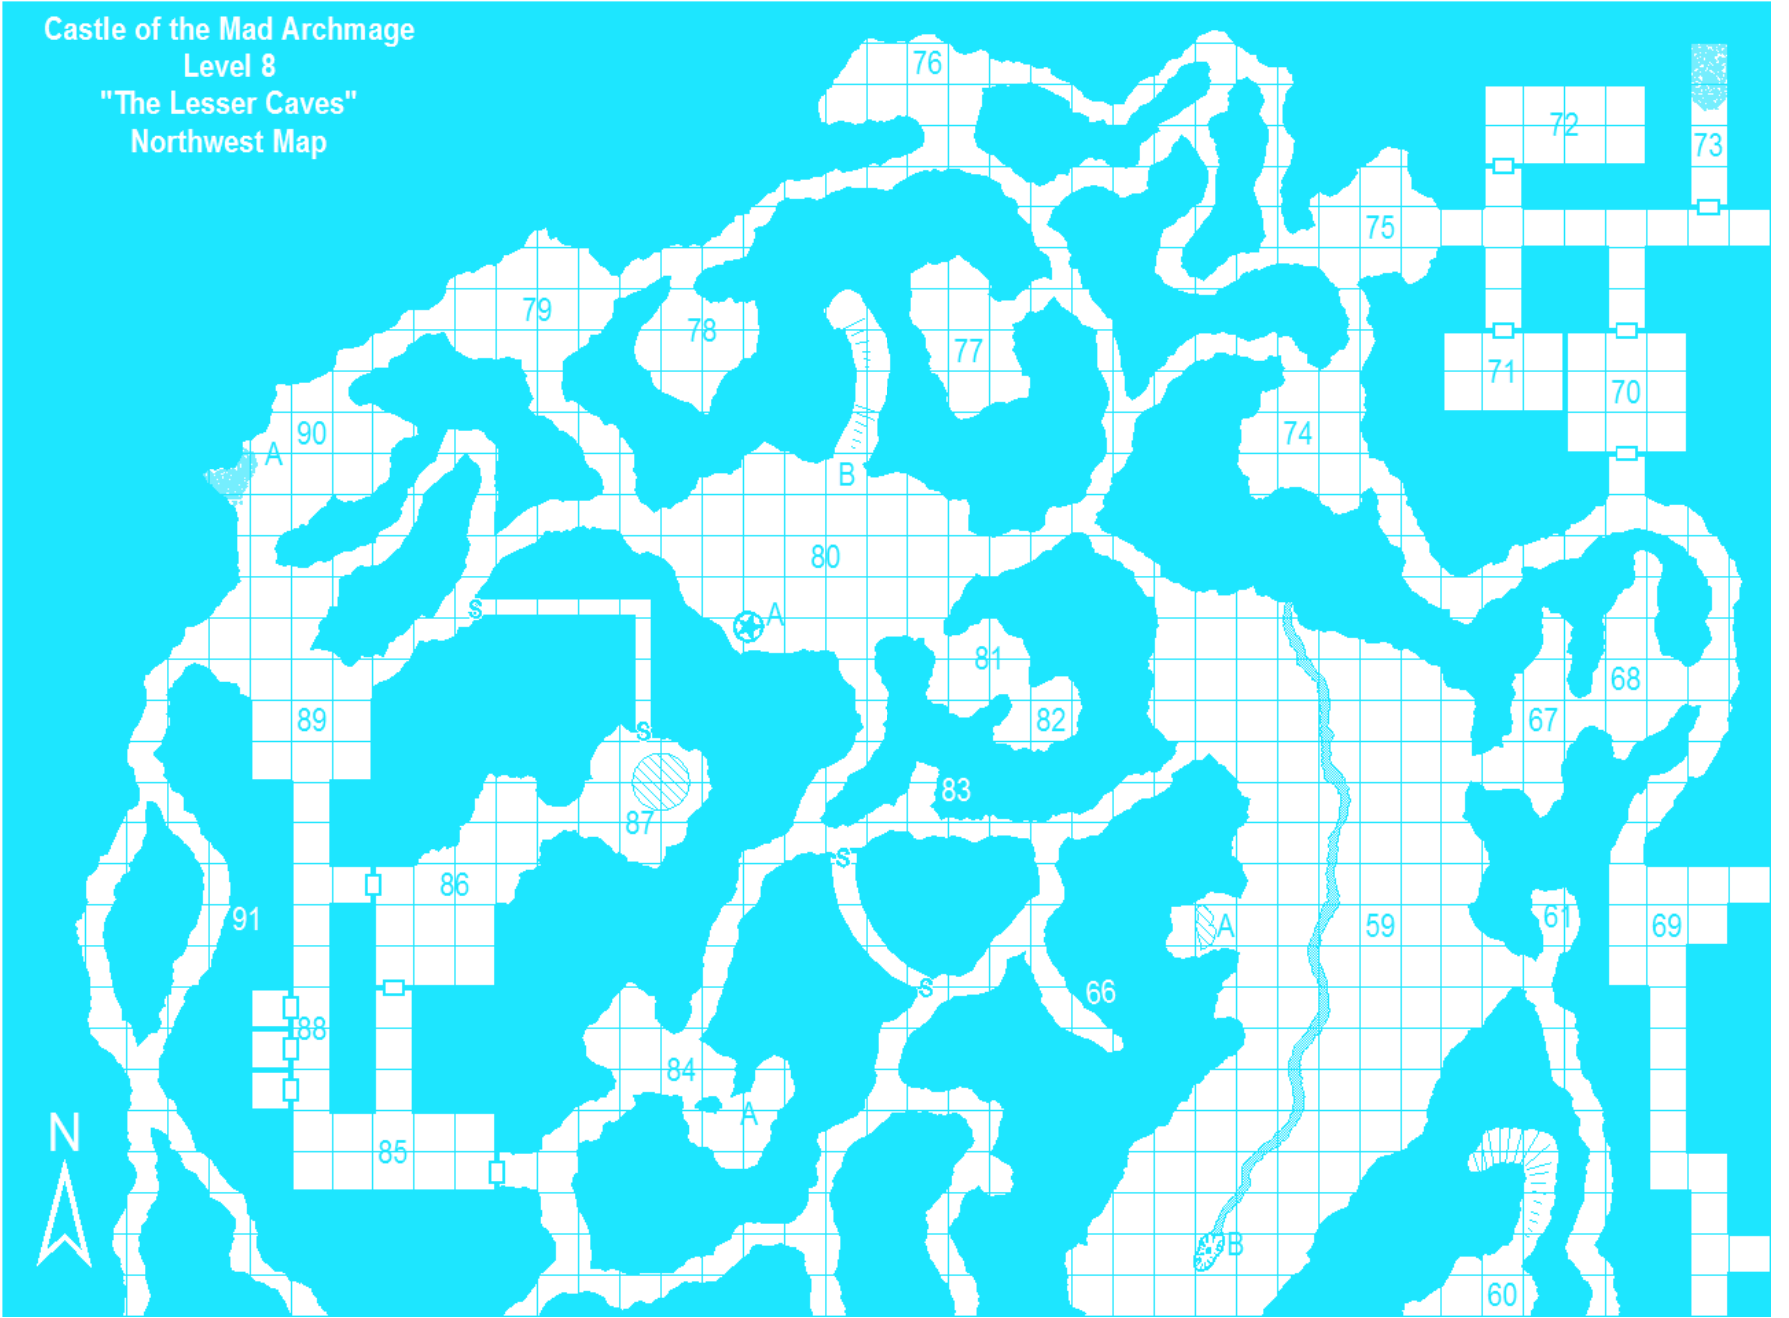

Castle of the Mad Archmage
Level 6
"The Labyrinth"
Southeast Map

Castle of the Mad Archmage
Level 6
"The Labyrinth"
Southwest Map

Castle of the Mad Archmage
Level 6
"The Labyrinth"
Northwest Map

152

Level 7
 "The Crypts"
 Southwest Map
 Castle of the Mad Archmage

"The Crypts" Northwest Map

Castle of the Mad Archmage Level 7

Castle of the Mad Archmage
Level 8
"The Lesser Caves"
Northwest Map

Castle of the Mad Archmage
Level 9
"The Greater Caves"
Southeast Map

Castle of the Mad Archmage
Level 9
"The Greater Caves"
Northwest Map

Castle of the Mad Archmage
Level 10
"The Lesser Caverns"
Southeast Map

Castle of the Mad Archmage
Level 11
"The Greater Caverns"
East-Center Map

Castle of the Mad Archmage
Level 11
"The Greater Caverns"
Northwest Map

Castle of the Mad Archmage
Level 12
"The Catacombs"
Southeast Map

Castle of the Mad Archmage
Level 12
"The Catacombs"
Southwest Map

Castle of the Mad Archmage
Level 12
"The Catacombs"
Northwest Map

Castle of the Mad Archmage
Level 13
"The Maze"