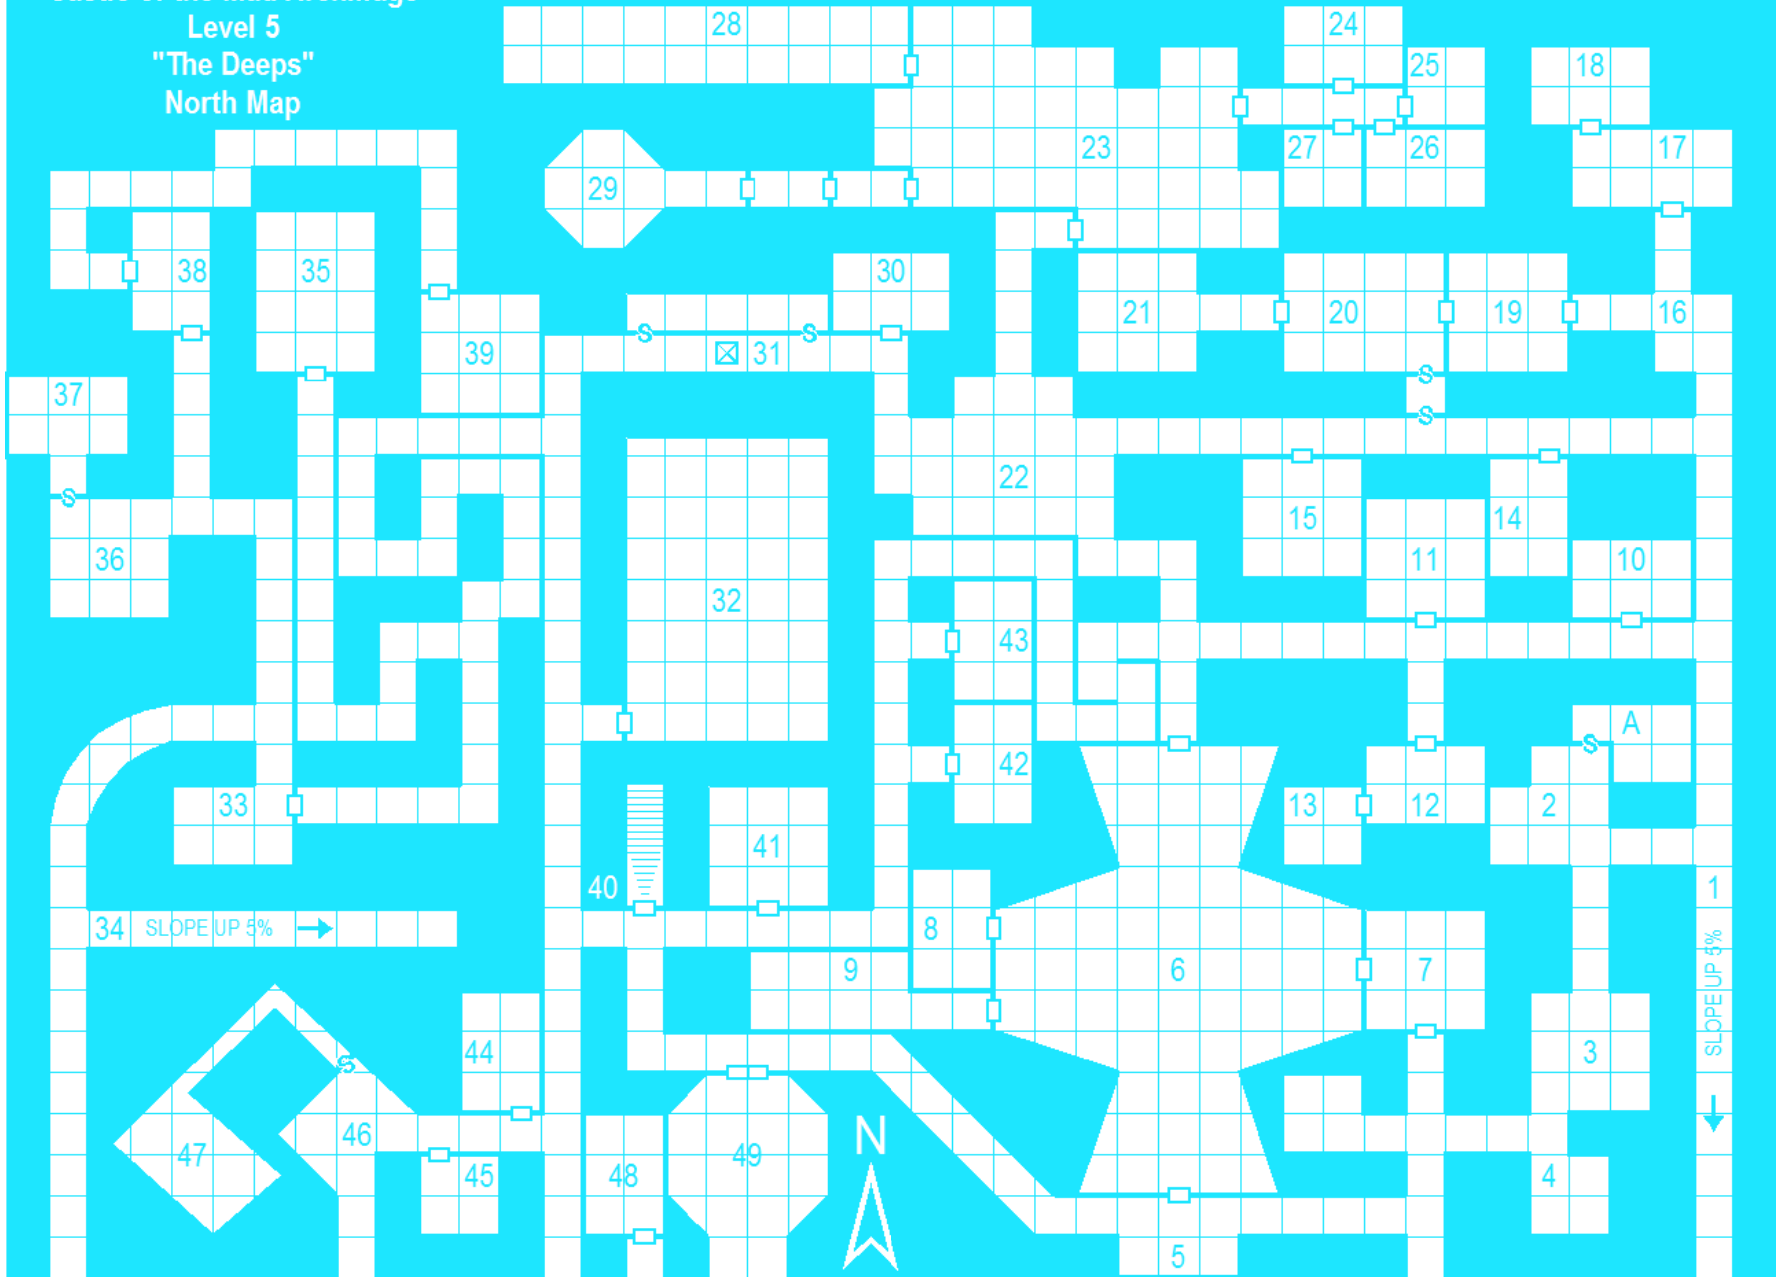

Castle of the Mad Archmage Level 3 "The Dungeons" Southeast Map

Castle of the Mad Archmage
Level 3
"The Dungeons"
Southwest Map

Castle of the Mad Archmage
 Level 3
 "The Dungeons"
 Northwest Map

Castle of the Mad Archmage
Level 4
"The Lower Dungeons"
Northeast Map

Castle of the Mad Archmage
Level 4
"The Lower Dungeons"
Southeast Map

Castle of the Mad Archmage
Level 4
"The Lower Dungeons"
Northwest Map

145

Castle of the Mad Archmage
 Level 5
 "The Deeps"
 North Map

Castle of the Mad Archmage
Level 6
"The Labyrinth"
Southeast Map

Castle of the Mad Archmage
Level 6
"The Labyrinth"
Southwest Map

Castle of the Mad Archmage
Level 6
"The Labyrinth"
Northwest Map

152

Level 7
 "The Crypts"
 Southwest Map
 Castle of the Mad Archmage

Castle of the Mad Archmage
Level 10
"The Lesser Caverns"
Southeast Map

Castle of the Mad Archmage
Level 11
"The Greater Caverns"
East-Center Map

Castle of the Mad Archmage
Level 11
"The Greater Caverns"
Northwest Map